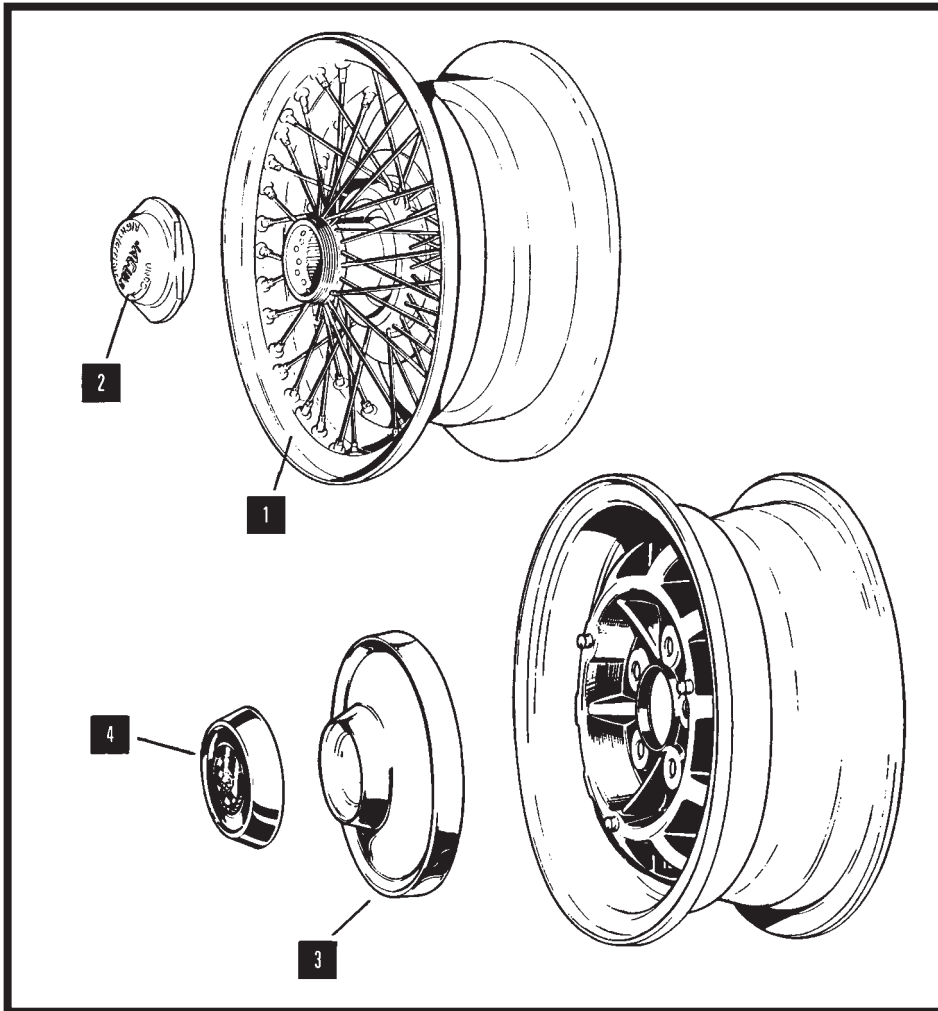

WHEELS

HUB CAP BADGES Item 4

MODEL	PART No	QTY PER VEHICLE
ALL XK	9581XK	4
SER II & V12 EARLY 'E' TYPE	C27140	4
V12 LATER 'E' TYPE	C31213	4
XJ S1 & S2 EARLY	C27140 (Jaguar) C21256 (Daimler)	4 4
XJ S2 LATER, XJ S3 EARLY & XJS PRE HE	C42191 (Jaguar) C45508 (Daimler)	4 4
XJ S3 LATER & XJS HE EARLY	CBC2660 (Jaguar) C45508 (Daimler)	4 4
XJS HE LATER	CAC6502	4

RIMBELISHERS Not Illustrated

MODEL	PART No	QTY PER VEHICLE
XK 120	1540XK	4
SER II, V12 EARLY 'E' TYPE, XJ S1/2	C21983	4

CHROME WIRE WHEELS Item 1

MODEL	PART No	QTY PER VEHICLE
ALL XK	CWW5	5
3.8 & 4.2 SER I 'E' TYPE	CWW1	5
4.2 SER II 'E' TYPE	CWW2	5
V12 'E' TYPE	CWW3	5
XJ 15" Bolt On	CWW6	5
XJ 16" Bolt On	CWW7	5

* NOTE: Special size & painted wire wheels available by request.

SPINNERS Item 2

MODEL	PART No	QTY PER VEHICLE
EARED TYPE	C1102 (RH)	2
	C1103 (LH)	2
NON-EARED TYPE	C28684 (RH)	2
	C28685 (LH)	2

HUB CAPS Item 3

MODEL	PART No	QTY PER VEHICLE
ALL XK	9580XK	4
SER II & V12 'E' TYPE, XJ S1 & 2 MODELS (EARLY TYPE)	C30283	4
XJ S2 & 3 MODELS (LATER TYPE)	C46136	4
XJ S2 & 3, XJS PRE-HE (ALLOY WHEELS)	CAC9820	4
XJ S3 (Silver Grey Wheels)	CAC6017 (Chrome)	4
	All models CAC3481 (Silver Grey) 3.4	4
	CAC2762 (Silver Grey) 4.2	4
XJ S3 (Pressed Spoke)	CAC5960	4
	CAC4882	4