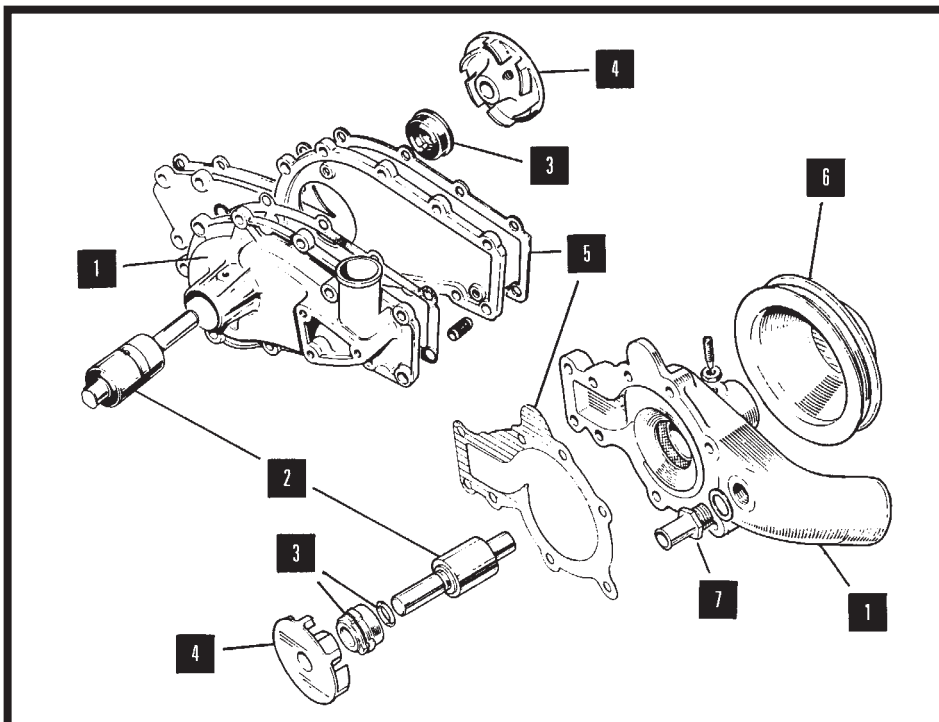

WATER PUMPS

WATER PUMP UNITS		Item 1
MODEL	PART No	QTY PER VEHICLE
XK 120 EARLY*	C4946	1
XK 120 LATE	8340XK	1
XK 140 XK 150*	C7618	1
3.8 'E' TYPE	C15694	1
4.2 'E' TYPE SER I*	C24454	1
4.2 'E' TYPE SER II*	C31144	1
	Up to 7R 1914	
4.2 'E' TYPE SER II*	C30811	1
	From 7R 1915	
V12 'E' TYPE*	C39768	1
	Up to 7S 7784	
V12 'E' TYPE*	C34549	1
	From 7S 7785	
XJ6 2.8 EARLY*	JLM9694	1
XJ6 2.8 LATE*	JLM9695	1
XJ6 S1 4.2*	JLM387	1
XJ6 S2/3, 3.4, 4.2* CENTRE BOLT FITTING	JLM398	1
XJ6 S3 3.4, 4.2* 4 BOLT FITTING	JLM206	1
XJ12 S1/2 XJS V12* PRE HE DOUBLE PULLEY FITTING	JLM361	1
XJ12 S3, XJS HE V12* SINGLE PULLEY FITTING	JLM10819	1
XJS 3.6 EARLY*	EAC5963	1
LATE (80AMP ALT)	EAC7242	1
LATE (90 AMP ALT)	EBC8550	1

* Supplied strictly on exchange

BEARINGS		Item 2
MODEL	PART No	QTY PER VEHICLE
XK 140/150 & 6 CYL 'E' TYPE	C8167/1	1
ALL V12	EAC3036	1
XJ6 S1/2 & S3 EARLY	C23417/1	1
XJ6 S3 LATE	EAC6305	1
XJS 3.6	EAC6305	1

GASKETS		Item 5
MODEL	PART No	QTY PER VEHICLE
ALL 6 CYL 'E' TYPE & XK	C2303	1
ALL V12	C29626	1
XJ6 ALL MODELS	C28656	1

PULLEYS		Item 6
MODEL	PART No	QTY PER VEHICLE
EARLY XK 120 UP TO W5465	C2446	1
LATE XK 120 FROM W5465	C5054	1
XK 140/150 UP TO V5733 & VS1522	C7644	1
LATE XK 150 & EARLY 3.8 'E' UP TO R5249	C14588	1
LATE 3.8 'E' TYPE	C20176	1
4.2 SER I 'E' TYPE	C25083	1
SER II 'E' TYPE	C28609 C30630	1 1
V12 'E' TYPE UP TO 7S 7784	C34395	1
V12 'E' TYPE FROM 7S 7785	C36915	1
XJ6 S1 2.8, 4.2	C28608	1
XJ6 S2/3 CENTRE BOLT FITTING	C40128	1
XJ6 S3 4 BOLT FITTING	EAC6306	1
XJ12 S1/2 XJS PRE HE DOUBLE PULLEY	C38325	1
XJ12 S3, XJS HE V12 SINGLE PULLEY	C37817	1
XJS 3.6 EARLY	EAC5481	1
LATE (80 AMP ALT)	EAC5442	1
LATE (90 AMP ALT)	EAC 6651	1

ADAPTOR		Item 7
MODEL	PART No	QTY PER VEHICLE
XK 140/150	8381XK	1
3.8 & 4.2 SER I 'E' TYPE	C17421 C2296/1 Washer	1 1
SER II 'E' TYPE	C26852 C2296/2 Washer	1 1
XJ6 ALL MODELS	C17421 C2296/1 Washer	1 1