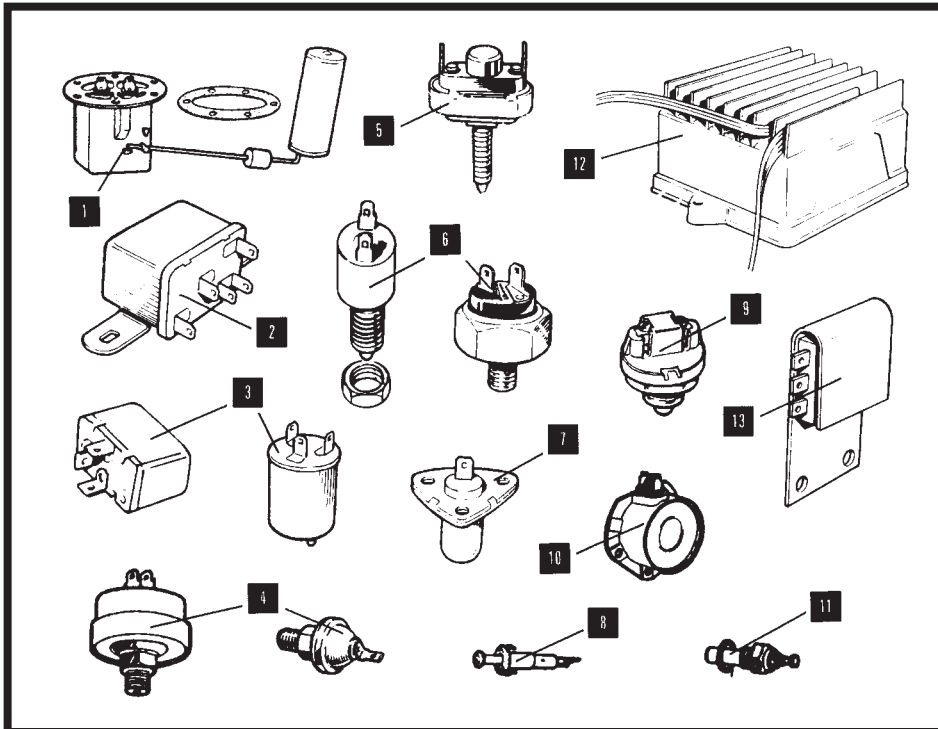

RELAYS/SENDERS

LEVEL SENDERS		Item 1
MODEL	PART No	QTY PER VEHICLE
XK 120	5400XK (Fuel)	1
	C2349 (Oil*)	1
XK 140/150	5410XK (Fuel)	1
	C20429 (Fuel)	1
6 CYL 'E' TYPE	C23631 (Brake Fluid)	2
	C33213 (Fuel)	1
V12 'E' TYPE	C23631 (Brake Fluid)	2
	C33213 (Fuel)	1
XJ6 S1/2 2.8/4.2, XJ6 S3 4.2 EARLY, XJ12 S1/2 & S3 EARLY	C27738 RH	1
	C27739 LH	1
XJ6 S2/S3 3.4 WITH IMMERSED PUMPS, XJ6 S3 4.2 LATER & XJ12 S3 LATER	DAC5498 RH	1
	DAC5499 LH	1
XJS V12 ALL FHC	DAC5500 (Fuel)	1
	DAC5525 (Fuel)	1
XJS V12 ALL CABRIOLETS	DAC10183 (Fuel)	1
XJS V12 ALL CONVERTIBLES	DAC10183 (Fuel)	1
S1 & S2	C45055 (Brake Fluid)	1
S3	CAC3218 (Brake Fluid)	1
XJS PRE HE, XJS HE & XJS 3.6	C45055 (Brake Fluid)	1

* Early models only.

RELAYS		Item 2
MODEL	PART No	QTY PER VEHICLE
XK 120	5340XK (Flasher)	1
	5480XK (Horn)	1
XK 140/150	5340XK (Flasher)	1
	C17338 (Horn)	1
6 CYL 'E' TYPE	C17338 (Horn)	1
	C31791 (Fan)	1
V12 'E' TYPE	C36611 (Starter)	1
	C36611 (Starter)	1
XJ S1/S2/S3, XJS PRE HE, XJS HE & XJS 3.6	DAC1027 (Horn)	1
	DAC1027 (Horn)	1
XJ S1/S2/S3, XJS PRE HE, XJS HE & XJS 3.6	DAC1820 (Aerial)	1
	DAC1820 (Aerial)	1
XJ S1/S2/S3, XJS PRE HE, XJS HE & XJS 3.6	C38616 (Headlamp DIP (Not S1))	1
	C38616 (Headlamp DIP (Not S1))	1
XJ S1/S2/S3, XJS PRE HE, XJS HE & XJS 3.6	C31791 (Cooling Fan)	1
	C31791 (Cooling Fan)	1
XJ S1/S2/S3, XJS PRE HE, XJS HE & XJS 3.6	C31791 (Aerial)	1
	C31791 (Aerial)	1
XJ S1/S2/S3, XJS PRE HE, XJS HE & XJS 3.6	DAC1820 (Aerial)	1
	DAC1820 (Aerial)	1