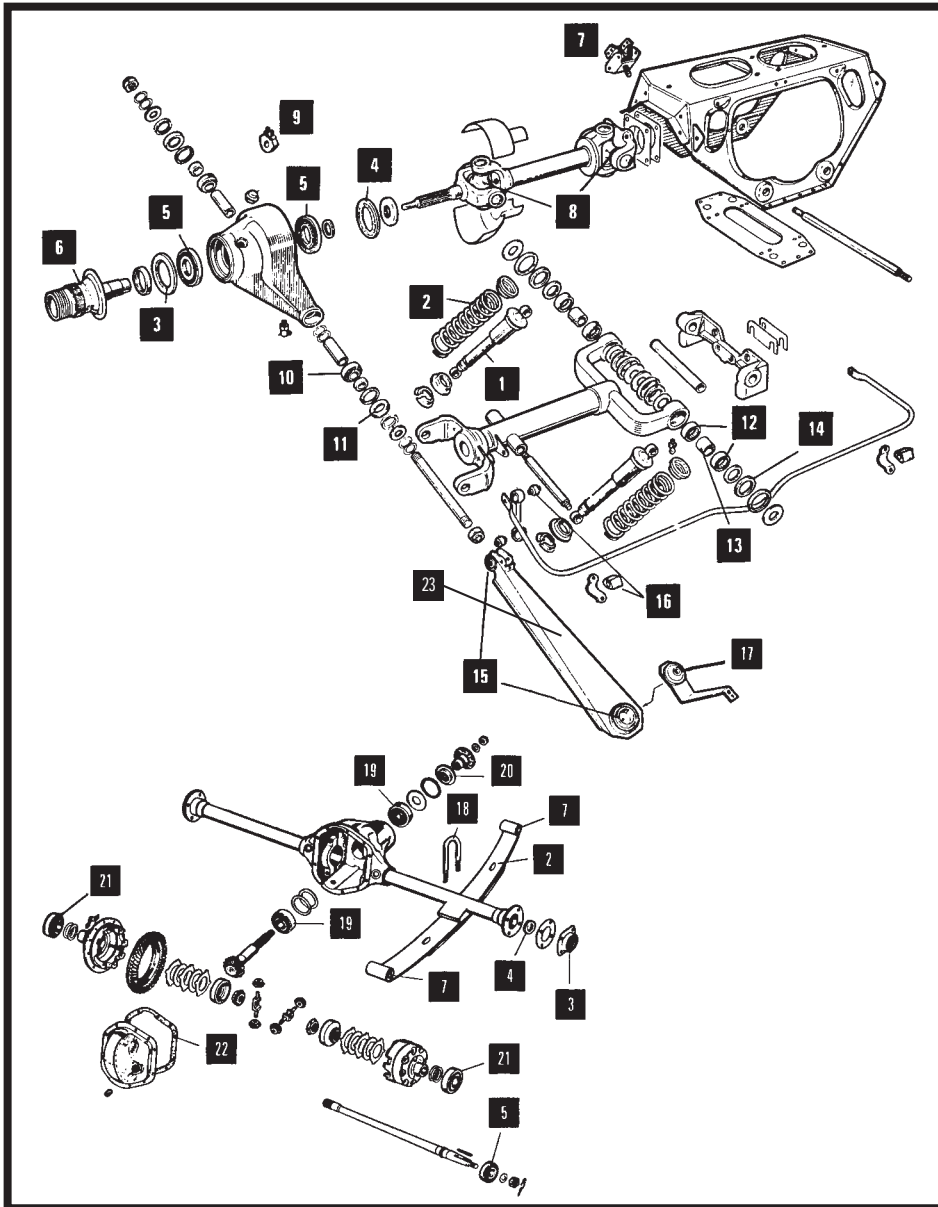

REAR SUSPENSION & DIFF UNIT

HUB SEALS (OUTER)		Item 3
MODEL	PART No	QTY PER VEHICLE
XK 120 ENV	4351XK	2
XK 120/140/150 SAILSBURY	4520XK	2
3.8 'E' TYPE	GHS170	2
ALL OTHER MODELS	C24789	2

HUB SEALS (INNER)		Item 4
MODEL	PART No	QTY PER VEHICLE
XK 120 ENV	4350XK	2
XK 120/140/150 SAILSBURY	4250XK	2
ALL OTHER MODELS	C15231	2

HUB BEARINGS		Item 5
MODEL	PART No	QTY PER VEHICLE
*ALL XK SAILSBURY	4510XK	2
ALL OTHER MODELS	C19066 Outer C15230 Inner	2

* Env axles utilise different bearings please enquire.

SPLINED HUBS		Item 6
MODEL	PART No	QTY PER VEHICLE
XK 120/140	4471LXK (LH) 4471RXK (RH)	1
XK 150	4473LXK (LH) 4473RXK (RH)	1
ALL 'E' TYPE	C20889 (RH) C20890 (LH)	1

AXLE MOUNTING BUSH		Item 7
MODEL	PART No	QTY PER VEHICLE
XK 120/140/150 SPRING MTG BUSH	C8939	6
ALL 'E' TYPE	C17198	4
ALL XJ, XJS	CAC3067	4
XJS CONVERTIBLE	CBC5737	4

HALF SHAFT UJ		Item 8
MODEL	PART No	QTY PER VEHICLE
ALL MODELS	GUJ111	4

I.R.S. Only

'U' BOLT		Item 18
MODEL	PART No	QTY PER VEHICLE
ALL XK MODELS	C7752	4

Live Axle only

DIFF PINION BEARINGS		Item 19
MODEL	PART No	QTY PER VEHICLE
LATE XK 120/140/150 & 6 CYL 'E' TYPE	3843 Outer 3844 Inner	1 1
ALL OTHER MODELS	12465 Outer 12252 Inner	1 1