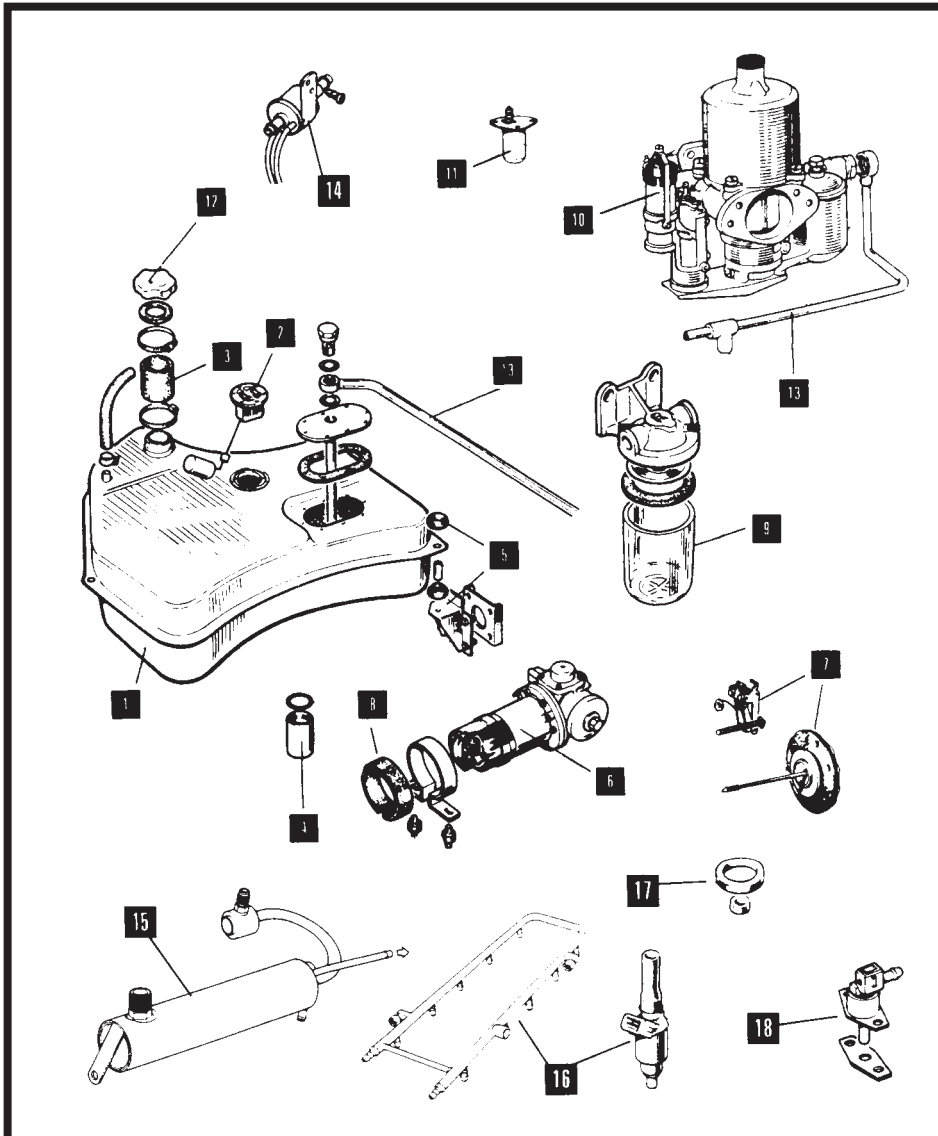

FUEL SYSTEM

FILLER HOSE

Item 3

MODEL	PART No	QTY PER VEHICLE
ALL XK MODELS	7110XK	1
ALL 'E' TYPE	C43958	1
XJS ALL FHC	C43958	1
XJS ALL CABRIOLETS & CONVERTIBLES	CBC2887	1

TANK DRAIN SUMP & FILTERS

Item 4

MODEL	PART No	QTY PER VEHICLE
ALL XK MODELS	C990/1	1
6 CYL 'E' TYPE	C19302 Sump C21900 Filter	1 1
V12 'E' TYPE	C32305 Sump CBC5649 Filter	1 1
XJ6/XJ12 ALL MODELS	C44665 Sump CBC5649 Filter	1 1

PETROL TANK MOUNTINGS

Item 5

MODEL	PART No	QTY PER VEHICLE
6 CYL 'E' TYPE	C19846 Bush	6
	C6390 Tube	3
	BD16008 Bkt.	1
	BD16553 Bkt.	1
V12 'E' TYPE	C19846 Bush	6
	C8976 Tube	3
	BD37892 Bkt.	1
XJ6/XJ12 ALL MODELS	C27737 Mounting Block	4
XJS ALL F.H.C.	C42806 Strap	1
	C42804 Bkt.	1
	C42803 Plate	1
	C42817 Trunnion	1
	C42805 Bkt.	1
	C27737 Block	1
XJS ALL CABRIOLET	CAC7204	2

FUEL INJECTOR SEALS		Item 17
MODEL	PART No	QTY PER VEHICLE
ALL MODELS	EAC2414 (Large) EAC2415 (Small)	6/12 6/12

COLD START INJECTORS		Item 18
MODEL	PART No	QTY PER VEHICLE
XJ6 S2 LATE, S3 & XJS HE	EAC1383	1
XJ12 S2 & XJS PRE HE	C44987	2