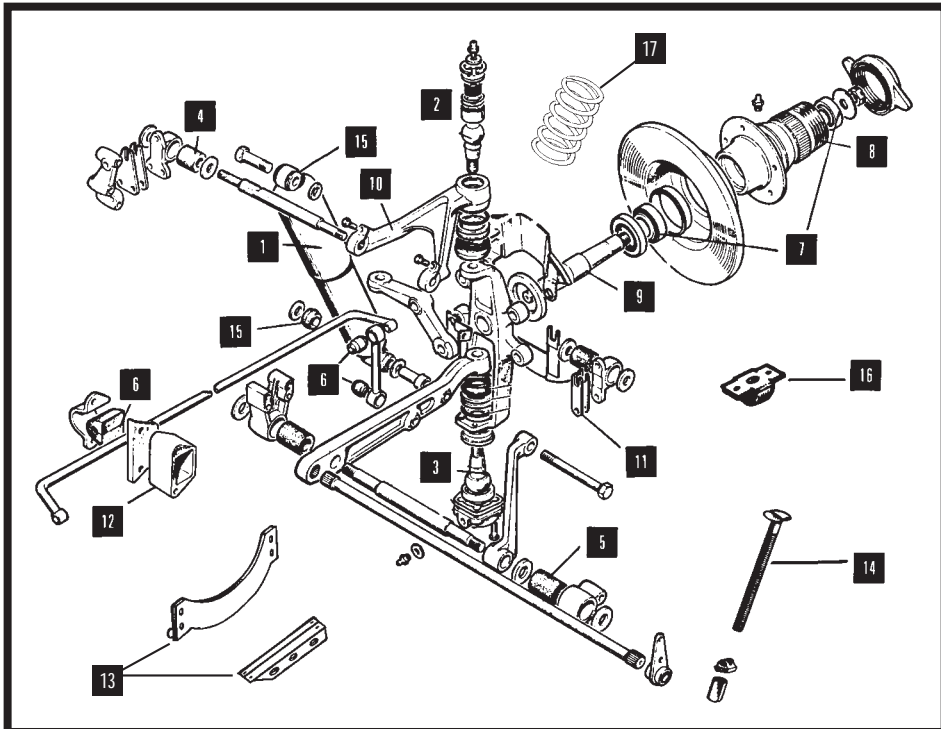

FRONT SUSPENSION

HUB BEARINGS

Item 7

MODEL	PART No	QTY PER VEHICLE
ALL XK	4361XK Inner	2
	4360XK Outer	2
	4000XK Seal	2
ALL MODELS UP TO 1977	C15351 Inner	2
	C15352 Outer	2
	GHS153 Seal	2
	GHK1025 Kit	2
ALL MODELS 1977 ON	C45709 Inner	2
	C45710 Outer	2
	C45711 Seal	2
	GHK1089 Kit	2

SPLINED HUB

Item 8

MODEL	PART No	QTY PER VEHICLE
XK 120/140	4470LXK (LH)	1
	4470RXK (RH)	1
XK 150	4472LXK (LH)	1
	4472RXK (RH)	1
6 CYL 'E' TYPE	C19226/1 (LH)	1
	C19225/1 (RH)	1
V12 'E' TYPE	C33708/1 (LH)	1
	C33707/1 (RH)	1

TOP WISHBONE ASSEMBLY			Item 10
MODEL	PART No	QTY PER VEHICLE	
6 CYL 'E' TYPE*	C24520 (LH)	1	
	C24519 (RH)	1	
V12 'E' TYPE*	C32016 (LH)	1	
	C32015 (RH)	1	

* Wishbones supplied fully reconditioned on exchange basis.

A.R.B. MOUNTING BLOCK			Item 12
MODEL	PART No	QTY PER VEHICLE	
6 CYL 'E' TYPE	C16631	2	

TORSION BAR MOUNTING			Item 13
MODEL	PART No	QTY PER VEHICLE	
6 CYL 'E' TYPE	C19179	1	
V12 'E' TYPE	C32034	2	

TORSION BAR ADJUSTER			Item 14
MODEL	PART No	QTY PER VEHICLE	
ALL XK	XKE106	2	