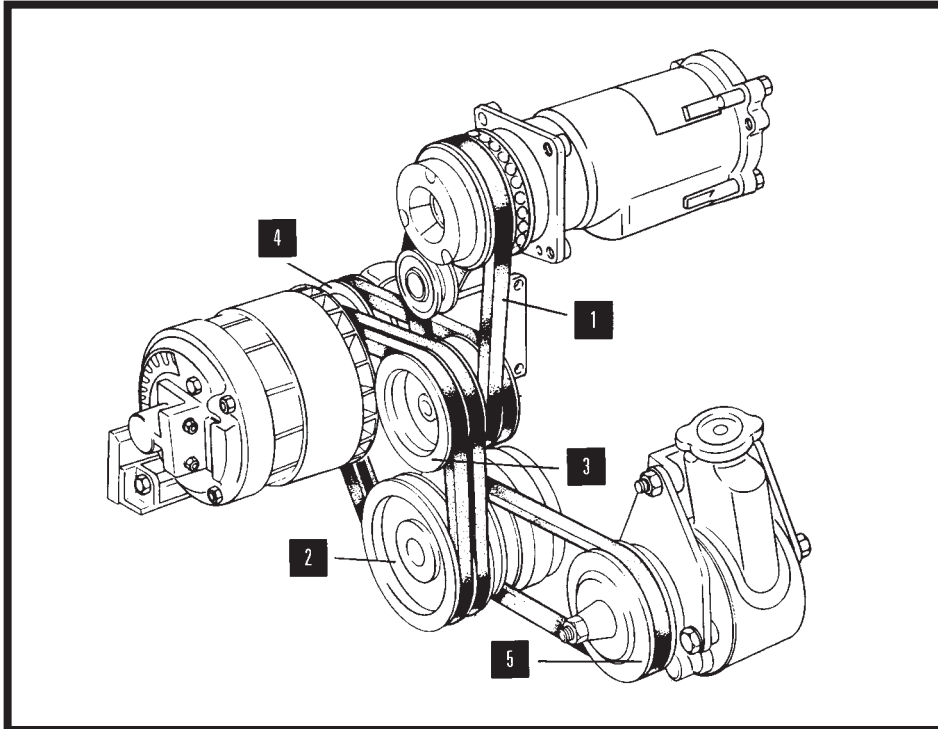

FAN BELTS & PULLEYS

FAN BELTS		Item 1
MODEL	PART No	QTY PER VEHICLE
XK 120 EARLY	8020XK	1
XK 120 LATE	8021XK	1
XK 140	8022XK	1
XK 150	8023XK	1
3.8 'E' TYPE	C19524	1
4.2 SER I 'E' TYPE	C24291	1
4.2 SER II 'E' TYPE	C28955 W/Pump C29849 Alt	1 1
V12 'E' TYPE	C34443 W/Pump & Alt C32752 P.A.S. C43070 A/C C34444 EX/EM	2 1 1 1
XJ6 2.8	C27844/1 W/Pump EAC1616 Alt C20887 Non Pas	1 1 1
XJ6 S1 4.2, S2 3.4/ 4.2 & S3 3.4	EAC1348 W/Pump & Pas EAC1349 A/C EAC1324 Alt. & A/Pump	1 1 2
XJ6 S3 4.2	EAC1348 W/Pump & Pas EAC1349 A/C EAC1324 A/Pump	1 1 1
EARLY LATE	EAC1616 Alt EAC3764 Alt	1 1
V12 XJ, XJS ALL MODELS	EAC1323 W/Pump & Pas EAC1616 Alt C43070 Fan C36123 A/C Carb Models EAC1605 A/C F. Inj. Models	1 1 1 1 1 1
XJS 3.6	EAC3850 ALT (80 AMP) EAC7033 Alt (90Amp) EAC3878 Compressor	1 1 1

CRANK PULLEY		Item 2
MODEL	PART No	QTY PER VEHICLE
XK 120 LATE	8470XK	1
XK 140 & EARLY XK 150	8471XK	1
LATE XK 150 & 3.8 'E' TYPE EARLY	C14589	1
3.8 'E' TYPE LATE	C19517	1
SER I 4.2 'E' TYPE	C24289	1
SER II 4.2 'E' TYPE	C23131	1
V12 'E' TYPE	C32528	1
XJ6 S1/2/3	C27754 (Non A/C)	1
XJ6 S1/2/3	C23131 (A/C)	1
ALL XJ12 & XJS V12	C37892	1
XJS 3.6	EAC4056	1

WATER PUMP PULLEY		Item 3
MODEL	PART No	QTY PER VEHICLE
XK 140 & EARLY 150	C7644	1
LATE XK 150 & 3.8 'E' TYPE EARLY	C14588	1
3.8 'E' TYPE LATE	C20176	1
4.2 SER I 'E' TYPE	C25083	1
V12 'E' TYPE UP TO 7S 7784	C34395	1
V12 'E' TYPE FROM 7S 7785	C36915	1
XJ6 SER I 2.8/4.2	C28608	1
XJ6 S2/S3 CENTRE BOLT FITTING	C40128	1
XJ6 S3 4 BOLT FITTING	EAC6306	1
XJ12 S1/S2 XJS PRE HE DOUBLE PULLEY	C38325	1
XJ12 S3, XJS HE V12 SINGLE PULLEY	C37817	1
XJS 3.6 EARLY LATE (80 AMP ALT) LATE (90 AMP ALT)	EAC5481 EAC5442 EAC6651	1 1 1

P.A.S. PUMP PULLEY		Item 5
MODEL	PART No	QTY PER VEHICLE
V12 'E' TYPE	C32593	1
XJ6 S1/S2 EARLY	C23133/1	1
XJ6 S2 LATE/S3 & XJS PRE HE LATE	C45544	1
XJ12 S1/S2 & XJS PRE HE EARLY	C36044	1
XJ12 S3 & XJS HE	C45551	1