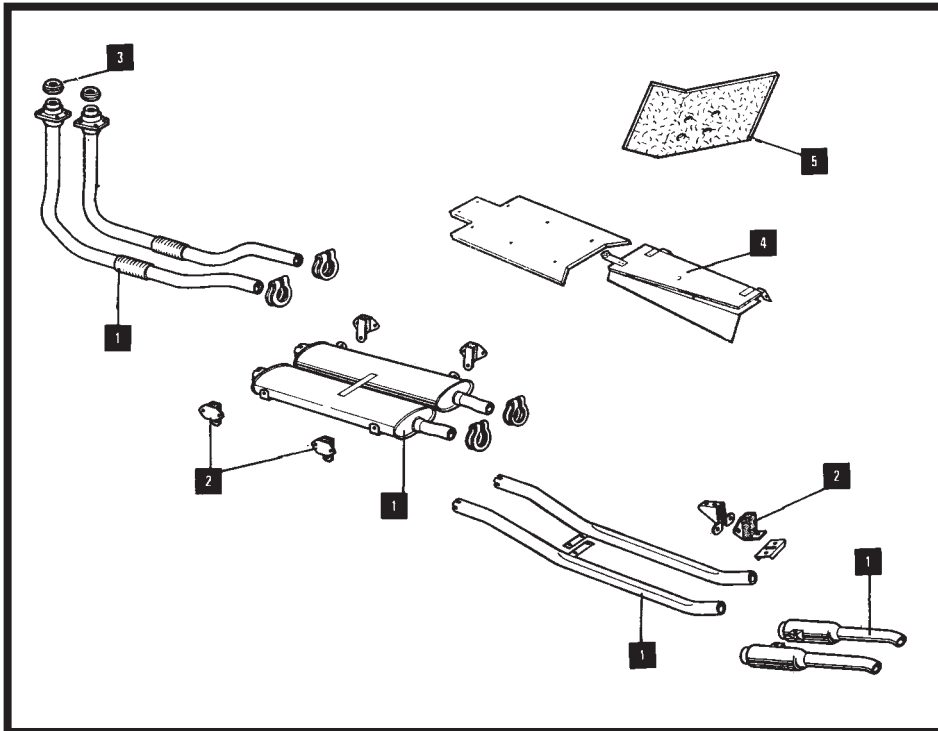

EXHAUSTS & HEAT SHIELDS

FULL SYSTEMS (STAINLESS)		Item 1
MODEL	PART No	QTY PER VEHICLE
XK 120 SINGLE	SSEXH1	1
XK 120 TWIN	SSEXH2	1
XK 140/150	SSEXH3	1
3.8 'E' TYPE	SSEXH4	1
4.2 SER I 'E' TYPE	SSEXH5	1
SER I 'E' 2+2	SSEXH9	1
4.2 SER II 'E' TYPE	SSEXH6	1
V12 'E' TYPE TWIN OUTLET*	SSEXH7	1
V12 'E' TYPE QUAD OUTLET*	SSEXH8	1
XJ6 S1 2.8	SSEXH11	1
XJ6 S1 4.2	SSEXH12	1
XJ6 S2 3.4/4.2 EARLY (NFP)	SSEXH13	1
XJ6 S2 3.4/4.2 LATE (NFP)	SSEXH14	1
XJ6 S3 3.4/4.2 EARLY (NFP)	SSEXH15	1
XJ6 S3 3.4/4.2 LATE (NFP)	SSEXH16	1
XJ12 S2/S3 EARLY (NFP)	SSEXH17	1
XJ12 S3 LATE (NFP)	SSEXH18	1
XJS PRE HE (NFP)	SSEXH19	1
XJS HE (NFP)	SSEXH20	1
XJS 3.6	SSEXH21	1

MOUNTINGS		Item 2
MODEL	PART No	QTY PER VEHICLE
XK 120 SINGLE	1363 C8397	2 1
XK 120 TWIN	1363 C8397	4 2
XK 140/150	1363 C8397	4 2
SER I & II 'E' TYPE ROADSTER & FHC	1363 C8397 C18975 C17462	1 4 1 1
SER I & II 2+2	C26152 C26153 C26150 GEX7266	2 2 4 1
V12 'E' TYPE	C33611 C34496 CBC4834 GEX7466 GEX7467	1 1 4 1 1
XJ6/XJ12 S1 EARLY	C25233 C25234 GEX7266 C30386 C30397 GEX7460	1 1 2 2 2 2
XJ6/XJ12 S1 LATE	C41559	1
XJ6/XJ12 S2	C41560	1
XJ6/XJ12 S3 EARLY	C45014 GEX7324 CAC3103 GEX7460 C43831	2 2 2 2 2
	(Flange Joint Only)	