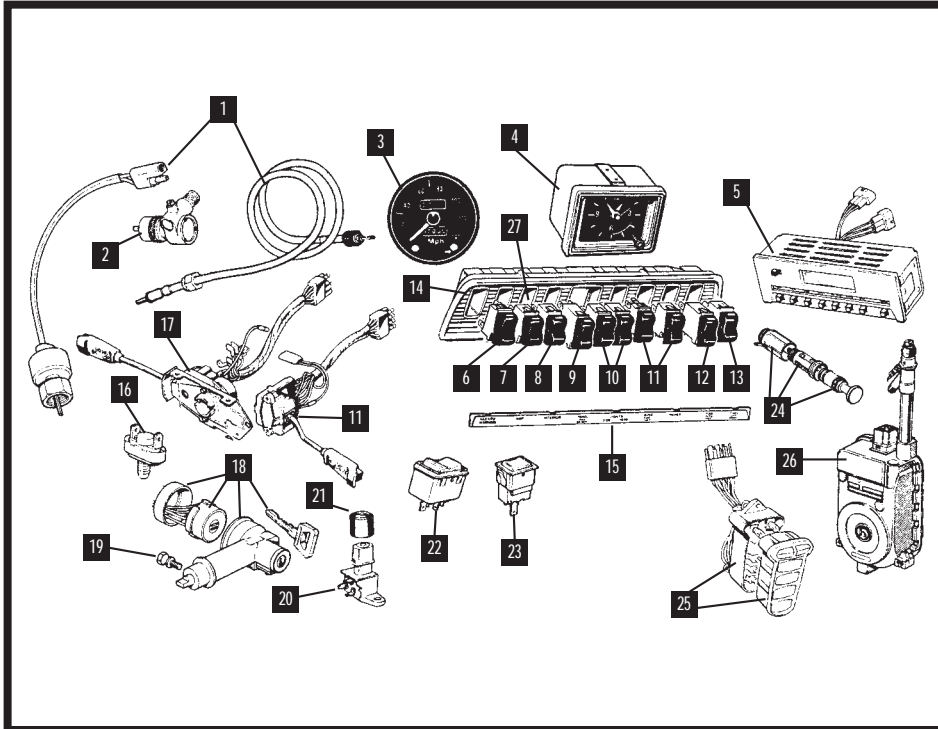

ELECTRICAL XJ/XJS

TRIP COMPUTER		Item 5
MODEL	PART No	QTY PER VEHICLE
XJ S3 & XJS (Various Models)	DAC4295	1

HAZARD WARNING SWITCH		Item 6
MODEL	PART No	QTY PER VEHICLE
S1	C34680	1
S2	C38908	1
S3	AEU1338	1
XJS PRE HE	C45115	1
XJS HE & XJS 3.6	DAC2106	1

MAP SWITCH		Item 7
MODEL	PART No	QTY PER VEHICLE
S1	C34680	1
S2	C40123	1
S3	DAC1357	1
XJS PRE HE	C45116	1
XJS HE & XJS 3.6	DAC2128	1

SPEEDO CABLES/TRANSDUCERS		Item 1
MODEL	PART No	QTY PER VEHICLE
XJ6 S1/S2 EARLY	C34209	1
XJ6 S2 LATE	C44914	1
XJ6 S2 LATE & S3 EARLY (5 speed manual)	DAC1196	1
XJ6 S2 LATE & S3 EARLY (Auto)	C44915	1
XJ6 S3 3.4 MANUAL (Electronic Speedo)	DRC8016	1
XJ6 S3 4.2 MANUAL (Electronic Speedo)	DRC8007	1
XJ6 S3 AUTOMATIC (Electronic Speedo)	DAC4570	1
XJ12 S1/S2 EARLY	C34209	1
XJ12 S2 LATE	C44916 or C46180	1
XJ12 S3 EARLY	C46180 (43 inches) or DAC1872 (57 inches)	1
XJ12 S3 LATE, XJS HE LATE & XJS 3.6 LATE (Electronic speedo)	DAC4569	1
XJS PRE HE EARLY	C44915	1
XJS PRE HE LATE & XJS HE EARLY	DAC1036	1

ANGLE DRIVES		Item 2
MODEL	PART No	QTY PER VEHICLE
XJ6/12 S2	C22041 (Speedo) C24589 (Gearbox)	1
XJ6/12 S2 EARLY	C38925 (Speedo) C24589 (Gearbox)	1
XJ6 S2 LATE	C44881 (Speedo) C24589 (Gearbox)	1
XJ6 S3 EARLY	C44881 (Speedo) C24589 (Gearbox) (Auto)	1
XJ12 S2 LATE & S3 EARLY	C44881 (Speedo) C46183 (Gearbox)	1
XJS PRE HE EARLY	C42983 (Speedo) C24589 (Gearbox)	1
XJS PRE HE LATE & XJS HE EARLY	C42983 (Speedo) C46183 (Gearbox)	1

INSTRUMENTS		Item 3
MODEL	PART No	QTY PER VEHICLE
MOST INSTRUMENTS ARE AVAILABLE NEW OR ON A RECON/EXCHANGE BASIS.		

TIME CLOCK		Item 4
MODEL	PART No	QTY PER VEHICLE
ALL XJ S2/3, XJS PRE HE, XJS HE & XJS 3.6 (Except when Trip Computer Fitted)	DAC1571	1

INTERIOR SWITCH		Item 8
MODEL	PART No	QTY PER VEHICLE
S1	C34680	1
S2	C40124	1
S3	DAC1358	1
XJS PRE HE	C45117	1
XJS HE & XJS 3.6	DAC2129	1

PANEL LIGHT SWITCH		Item 9
MODEL	PART No	QTY PER VEHICLE
S1	C34682	1
S2, S3, XJS PRE HE, XJS HE & XJS 3.6	C39032	2

HEADLIGHT & SIDELIGHT SWITCHES		Item 10
MODEL	PART No	QTY PER VEHICLE
S1	C32849 (Headlight) C32850 (Sidelight)	1
S2	DAC2144 (Switch) DAC3139 (Knob)	1
S3	DAC3089 (Assy)	1
XJS PRE HE	DAC2144 (Switch) C44631 (Knob)	1
XJS HE & XJS 3.6 UPTO 1987	DAC2144 (Switch) DAC2200 (Knob)	1
XJS HE & XJS 3.6 1987 ON	DAC5956 (Assy)	1