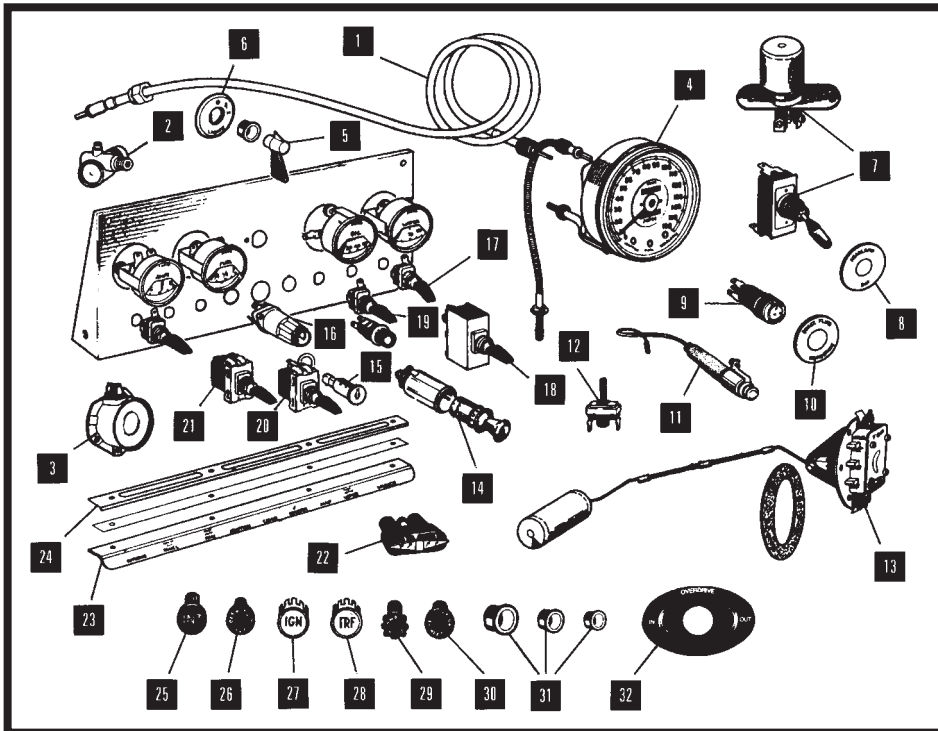

ELECTRICAL XK/E TYPE

SPEEDO/REV COUNTER CABLES Item 1

MODEL	PART No	QTY PER VEHICLE
XK 120 ROADSTER EARLY	5900XK (Speedo) 5920XK (Rev Counter)	1 (65") 1 (22")
XK 120 ROADSTER LATE	5910XK (Speedo) 5921XK (Rev Counter)	1 (60") 1 (19")
XK 120 FHC	5910XK (Speedo) 5922XK (Rev Counter)	1 (60") 1 (16")
XK 120 DHC	5910XK (Speedo) 5931XK (Rev Counter)	1 (60") 1 (18 1/2")
XK 140 ROADSTER MANUAL	5910XK (Speedo) 5930XK (Rev Counter)	1 (60") 1 (21")
XK 140 ROADSTER O/DRIVE	5911XK (Speedo) 5930XK (Rev Counter)	1 (57") 1 (21")
XK 140 FHC MANUAL	5910XK (Speedo) 5932XK (Rev Counter)	1 (60") 1 (13 1/2")
XK 140 FHC O/DRIVE	5911XK (Speedo) 5932XK (Rev Counter)	1 (57") 1 (13 1/2")
XK 140 DHC MANUAL	5910XK (Speedo) 5931XK (Rev Counter)	1 (60") 1 (18 1/2")
XK 140 DHC O/DRIVE	5911XK (Speedo) 5931XK (Rev Counter)	1 (57") 1 (18 1/2")
XK 140 FHC AUTO	5913XK (Speedo) 5932XK (Rev Counter)	1 (66") 1 (13 1/2")
XK 140 DHC AUTO	5913XK (Speedo) 5931XK (Rev Counter)	1 (66") 1 (18 1/2")
XK 150 MANUAL	5910XK (Speedo) 5940XK (Rev Counter)	1 (60") 1 (16")
XK 150 O/DRIVE	5911XK (Speedo) 5940XK (Rev Counter)	1 (60") 1 (16")
XK 150 AUTO	5912XK (Speedo) 5940XK (Rev Counter)	1 (54") 1 (16")
6 CYL 'E' TYPE	C24878 (Speedo)	1
V12 'E' TYPE	C34209 RHD C34210 LHD	1 1

ANGLE DRIVES Item 2

MODEL	PART No	QTY PER VEHICLE
XK 150 O-DRIVE & ALL 'E' TYPE	C25547 (Speedo Cable)	1
XK 150 EARLY	*C9914 (Rev Counter)	1

* Includes cable

REV COUNTER DRIVES Item 3

MODEL	PART No	QTY PER VEHICLE
XK 120-140	8520XK	1
XK 150 EARLY	*C9914	1
XK 150 LATE & 6 CYL 'E' TYPE	C14996	1

* Includes cable

INSTRUMENTS Item 4

MODEL	PART No	QTY PER VEHICLE
Most instruments are available on a reconditioned / exchange basis		

HEADLAMP SWITCH LEVER Item 5

MODEL	PART No	QTY PER VEHICLE
XK 120 EARLY	5541XK	1
LATE XK 120 XK 140-150	5540XK	1
SER I 'E' TYPE	C15450	1

LIGHT SWITCH ESCUTCHEON Item 6

MODEL	PART No	QTY PER VEHICLE
XK MODELS WITH FOG LIGHTS	5731 XK	1
XK MODELS NO FOG	5730XK	1
SER I 'E' TYPE	C15449	1

HEADLAMP DIPSWITCH Item 7

MODEL	PART No	QTY PER VEHICLE
XK MODELS	5500XK	1
ALL 'E' TYPE	C35098	1

DIPSWITCH ESCUTCHEON Item 8

MODEL	PART No	QTY PER VEHICLE
ALL 'E' TYPE	C20305	1

BRAKE WARNING LIGHT Item 9

MODEL	PART No	QTY PER VEHICLE
ALL 'E' TYPE	C16661	1

WARNING LIGHT ESCUTCHEON Item 10

MODEL	PART No	QTY PER VEHICLE
ALL 'E' TYPE	C19637	1

CHOKE WARNING LAMP Item 11

MODEL	PART No	QTY PER VEHICLE
SER I 'E' TYPE	C11724	1
SER II & V12 'E' TYPE	C34947	1

CHOKE/HANDBRAKE SWITCH Item 12

MODEL	PART No	QTY PER VEHICLE
ALL 'E' TYPE	C16660	2

FUEL TANK SENDER Item 13

MODEL	PART No	QTY PER VEHICLE
XK 120	5400XK	1
XK 140-150	5410XK	1
6 CY 'E' TYPE	C20429	1
V12 'E' TYPE	C33213	1

Gasket for all models C937