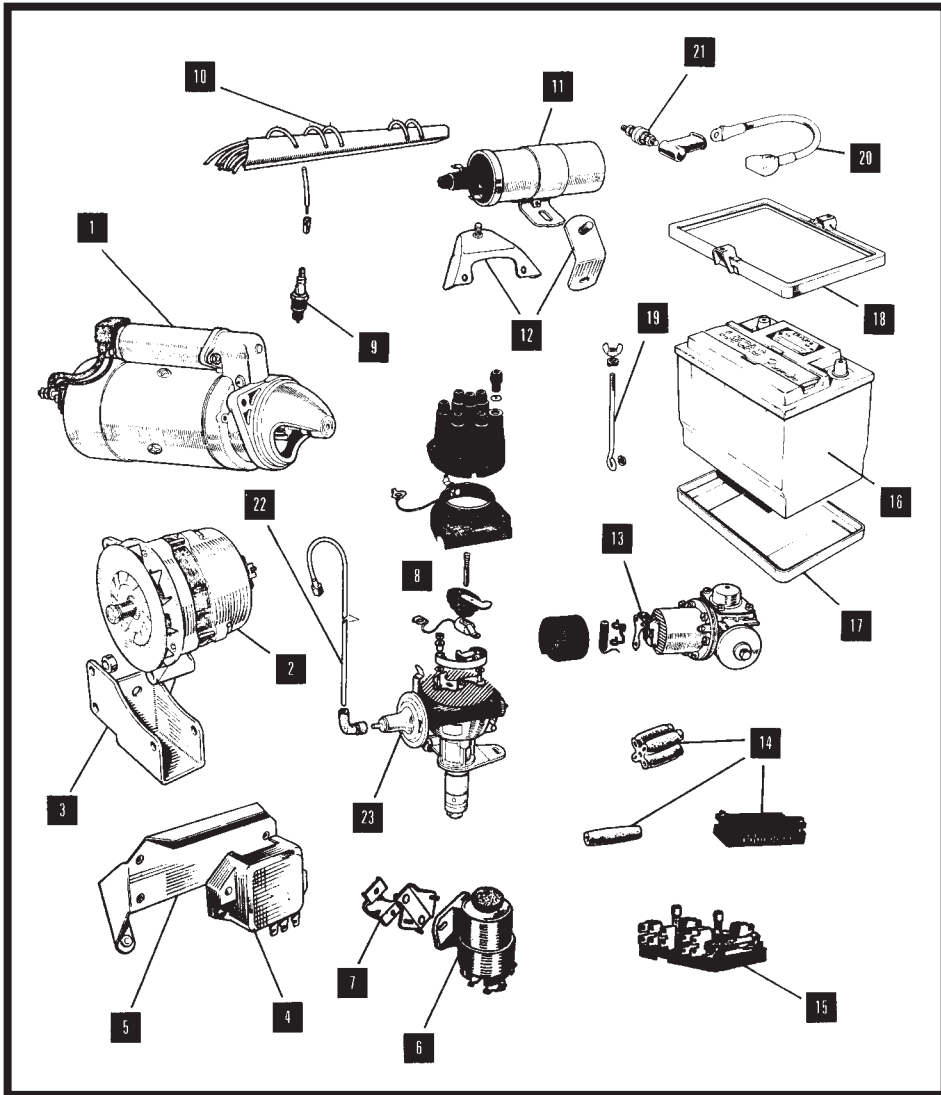

ELECTRICAL

GENERATOR/ALTERNATOR MOUNTING Item 3

MODEL	PART No	QTY PER VEHICLE
3.8 'E' TYPE	C18228	1
3.8 'E' TYPE ALT CONVERSION	C25158/38	1
4.2 SER I 'E' TYPE	C25158	1
4.2 SER II 'E' TYPE	C30615	1
V12 'E' TYPE	C34197 C34198	1 1
XJ6 S1 EARLY A/C	C32468	1
XJ6 S1 LATE, S2, S3 EARLY NON A/C	C37157	1
XJ6 S3 LATE NON A/C	EAC3940	1
XJ6 S1/2/3 A/C	C37144	1
XJ12 S1/2/3, XJS PRE HE & XJS HE EARLY	EAC4181	1
XJS HE LATE	EAC9320	1
XJS 3.6 EARLY	EAC3385 or EAC9510	1
XJS 3.6 LATE	EBC1052	1