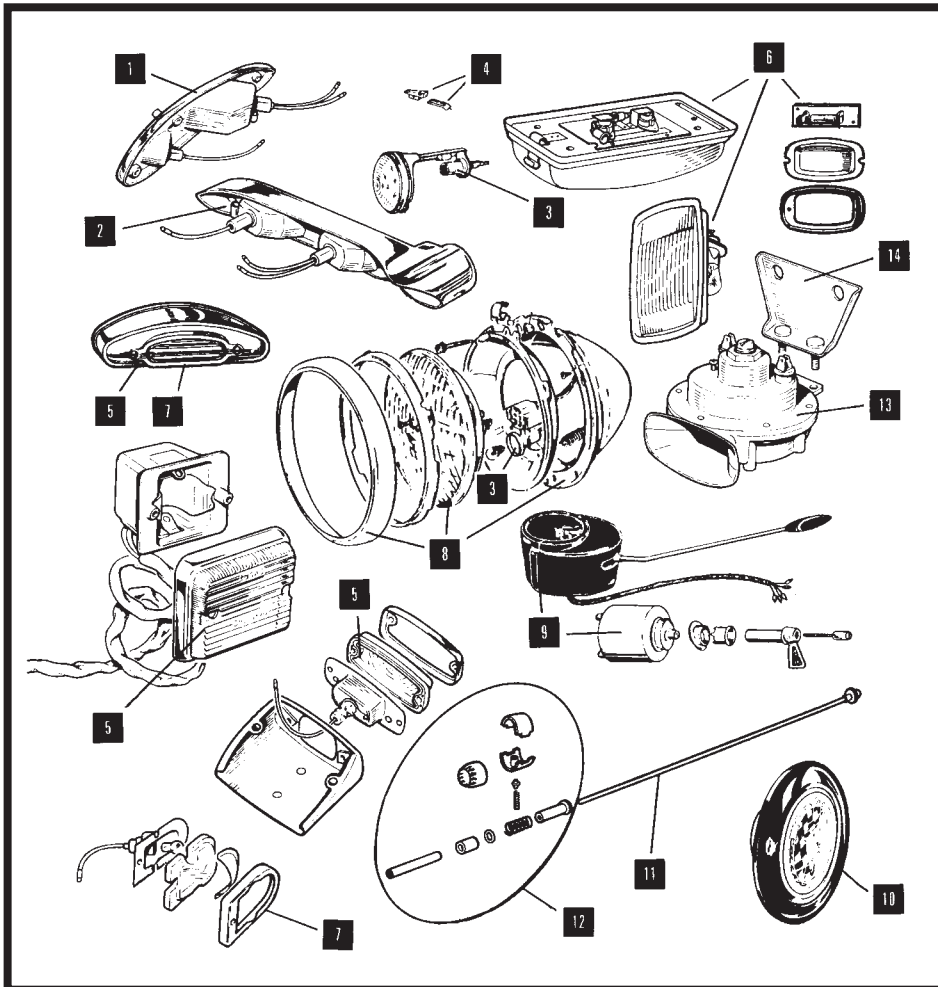

ELECTRICAL XK/E TYPE

FRONT INDICATORS		Item 1
MODEL	PART No	QTY PER VEHICLE
XK 140 & 150	C15430	2
S1 'E' TYPE	C16080 RH (Lamp)	1
	C16081 LH (Lamp)	1
	8604 (Lens)	2
EARLY SER II 'E' TYPE	C33944 RH (Lamp)	1
	11717 RH (Lens)	1
	C33945 LH (Lamp)	1
	11720 LH (Lens)	1
LATE SER II & V12 'E' TYPE	C31839 RH (Lamp)	1
	12792 RH (Lens)	1
	C31840 LH (Lamp)	1
	12793 LH (Lens)	1

REAR LAMP UNITS		Item 2
MODEL	PART No	QTY PER VEHICLE
XK 120	5000XK (Lamp)	2
	1350XK (Plinth)	1 PR
XK 140 & EARLY 150	5090XK (Lens)	2
	5035XK (Plinth)	1 PR
LATE XK 150	5100XK (Red Lens)	2
	5110XK (Amber Lens)	2
	8084 (Reflector)	2
	5630XK (Clip)	2
	5040XK (Plinth)	1 PR
SER I 'E' TYPE	C16084 RH (Roadster)	1
	C16085 LH (Roadster)	1
	C19854 RH (FHC)	1
	C19855 LH (FHC)	1
	C25194 RH (2+2)	1
	C25195 LH (2+2)	1
	8617 (Lens)	2
SER II & V12 UK SPEC 'E' TYPE	C33951 RH (Lamp)	1
	RTC0424 RH (Lens)	1
	C33952 LH (Lamp)	1
	RTC0423 LH (Lens)	1

FRONT SIDE LAMPS		Item 3
MODEL	PART No	QTY PER VEHICLE
EARLY XK 120	C14929	2
	5200XK (Hsg)	2
LATE XK 120	5010XK (Lamp)	2
	9750XK (Hsg)	2
XK 140/150	5015XK (Lamp)	2
	9750XK (Hsg)	2
LATE SER II & V12 'E' TYPE	12980 (Inc. Adaptor)	2

SIDE LIGHT PRISM		Item 4
MODEL	PART No	QTY PER VEHICLE
LATE XK 120	C4691 (Prism)	2
140 & 150	C4098/2 (Clip)	2

REVERSING LIGHTS		Item 5
MODEL	PART No	QTY PER VEHICLE
XK 120/140	5350XK	1
XK 150	1160XK (Plinth Only)	1
SER I 'E' TYPE	C18724 (Lamp)	1
	BD20754 (Plinth)	1
SER II & V12 'E' TYPE	C38571 (Lamp)	2
	BD38882 (Bracket)	2
	12342 (Lens)	2

INTERIOR LAMPS		Item 6
MODEL	PART No	QTY PER VEHICLE
XK 120/140	5255XK (Boot Lid)	1
XK 150 & 'E' TYPE FHC & 2+2	C18347	1
ALL 'E' TYPE ROADSTERS	C16498	1

LICENCE PLATE LAMPS		Item 7
MODEL	PART No	QTY PER VEHICLE
XK 120/140	5350XK	1
XK 150	1160XK (Plinth Only)	1
SER I 'E' TYPE	C18219	2
SER II & V12 'E' TYPE	C30887	1