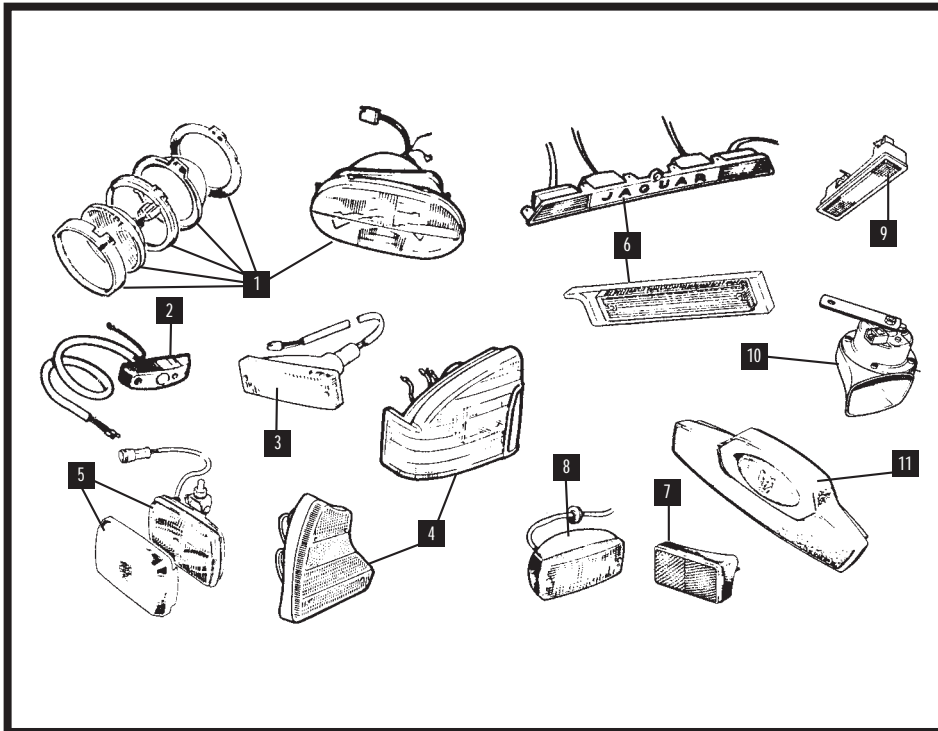

ELECTRICAL XJ/XJS

NUMBER PLATE/REVERSE LAMPS & LENSES Item 6

MODEL	PART No	QTY PER VEHICLE
S1 EARLY (ALL MODELS)	C27550 (No. Plate Lamp)	1
	11744 (Lens)	1
S1 LATE & S2 (JAGUAR)	C44950 (No. Plate Lamp)	1
	RTC533 (Lens)	2
S1 LATE & S2 (DAIMLER)	C44951 (No. Plate Lamp)	1
	RTC533 (Lens)	2
S3 (JAGUAR)	DAC1591 (No. Plate Lamp)	1
	JLM230 (Lens)	2
S3 (DAIMLER)	DAC1592 (No. Plate Lamp)	1
	JLM230 (Lens)	2
S1 EARLY (With Reflectors)	C28344 RH (Reverse Lamp)	1
	C28345 LH (Reverse Lamp)	1
S1 LATE & S2 (ALL MODELS) (Without Reflectors)	C35481 RH (Reverse Lamp)	1
	C35482 LH (Reverse Lamp)	1
	JS345 (Lens)	2
XJS PRE HE	C42528 (No. Plate & Reverse Lamp)	1
	AAU2043 (No. Plate Lens)	2
	AAU2044 RH (Reverse Lamp Lens)	1
	AAU2045 LH (Reverse Lamp Lens)	1
XJS HE & XJS 3.6	DAC2090 (No. Plate & Reverse Lamp)	1
	AAU2043 (No. Plate Lens)	2
	AAU2044 RH (Reverse Lamp Lens)	1
	AAU2045 LH (Reverse Lamp Lens)	1
	AAU2045 LH (Reverse Lamp Lens)	1

HEADLAMP ASSEMBLY Item 1

MODEL	PART No	QTY PER VEHICLE
S1 & S2 EARLY (TUNGSTEN)	BHM7196 (Outer)	2
	C17562 (Inner)	2
S2 LATE & S3 (HALOGEN)	AEU1899 (Outer)	2
	DAC1828 (Inner)	2
XJS	JLM2265 LH	1
	JLM2266 RH	1
XJS TWIN HEADLAMP CONVERSION KIT	GAC1027	1

REAR LAMPS & LENSES Item 4

MODEL	PART No	QTY PER VEHICLE
S1 & S2	C40065 RH (Lamp)	1
	12681 RH (Lens)	1
	C40066 LH (Lamp)	1
	12794 LH (Lens)	1
S3	DAC1142 RH (Lamp)	1
	AEU1344 RH (Lens)	1
	DAC1143 LH (Lamp)	1
	AEU1343 LH (Lens)	1
XJS	DAC5584 RH (Lamp)	1
	JLM1551 RH (Lens)	1
	DAC5585 LH (Lamp)	1
	JLM1552 LH (Lens)	1

REAR REFLECTOR ASSEMBLY Item 7

MODEL	PART No	QTY PER VEHICLE
S1 LATE & S2	C31665 RH	1
	C31666 LH	1

FRONT REPEATER LAMPS & LENSES Item 2

MODEL	PART No	QTY PER VEHICLE
ALL XJ/XJS	DAC4820 (Lamp)	2
	27H2403 (Lens)	2

FRONT INDICATOR LAMPS & LENSES Item 3

MODEL	PART No	QTY PER VEHICLE
S1	C33944 RH (Lamp)	1
	11717 RH (Lens)	1
	C33945 LH (Lamp)	1
	11720 LH (Lens)	1
S2 EARLY (White/Amber)	C40159 RH (Lamp)	1
	JS742 RH (Lens)	1
	C40160 LH (Lamp)	1
	JS743 LH (Lens)	1
S2 LATE (All Amber)	DAC1132 RH (Lamp)	1
	AAU9834 RH (Lens)	1
	DAC1133 LH (Lamp)	1
	AAU9835 LH (Lens)	1
S3	DAC1138 (Lamp)	2
XJS PRE HE	C45145 (Lamp)	2
	37H8759 (Lens)	2
XJS HE & XJS 3.6	DAC2646 (Lamp)	2

FRONT FOG LAMPS, LENSES & COVERS Item 5

MODEL	PART No	QTY PER VEHICLE
S1/S2/S3 & XJS UPTO 1987 (Clear Lens)	DAC4315 (Lamp)	2
	JLM1012 (Lens)	2
	JS728 (Cover)	2
S1/S2/S3 & XJS UPTO 1987 (Yellow Lens)	DAC4316 (Lamp)	2
	JLM1011 (Lens)	2
	JS728 (Cover)	2
XJS 1987 ON (Clear Lens)	DAC4241 (Lamp)	2
	JLM1378 (Lens)	2
	JLM1410 (Cover)	2
XJS 1987 ON (Yellow Lens)	DAC4242 (Lamp)	2
	JLM1379 (Lens)	2
	JLM1410 (Cover)	2

REAR FOG LAMPS & LENSES Item 8

MODEL	PART No	QTY PER VEHICLE
S3, XJS HE & XJS 3.6	DAC2695 (Lamp)	2
	AEU4004 (Lens)	2