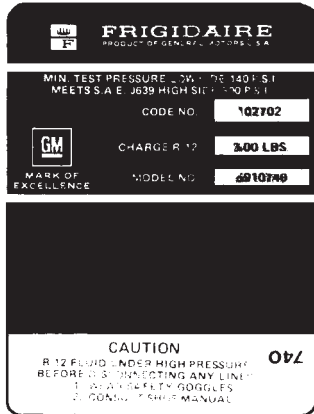

XKDEC28 - V12 'E' TYPE