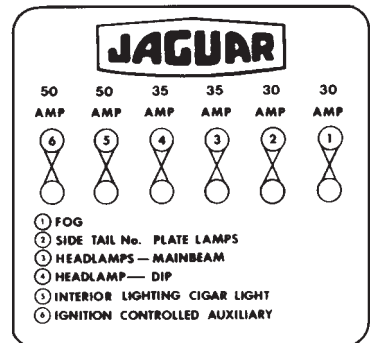

9390XX - XK140/150

C23898 - 4.2 'E' TYPE

C42422 - V12 'E' TYPE

XKDEC11 - 3.8 & EARLY 4.2 'E' TYPE

9360XX - XK150

PLEASE NOTE ILLUSTRATIONS NOT TO SIZE!!!

9321XK - POST 61

XKDEC18 - VARIOUS APPLICATIONS