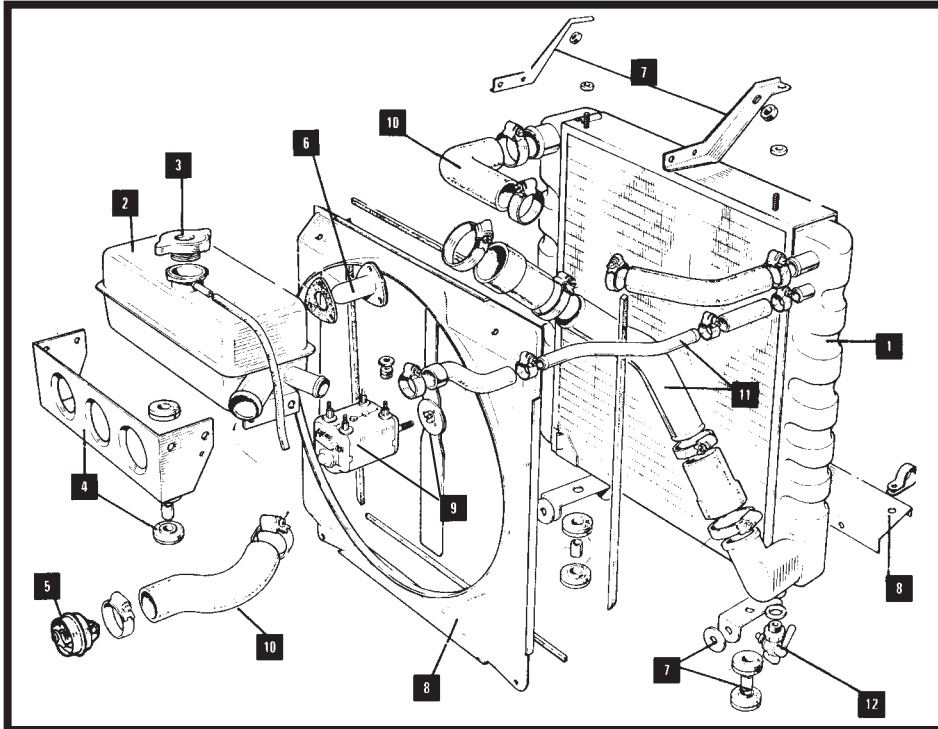

COOLING SYSTEM

RADIATOR		Item 1
MODEL	PART No	QTY PER VEHICLE
XK 120	C3463	1
XK 140	C9616	1
XK 150	C12922	1
3.8 'E' TYPE	C16770	1
4.2 'E' TYPE SER I	C24252	1
4.2 'E' TYPE SER II	C28274	1
V12 'E' TYPE	C35629 Manual C35630 Auto	1 1

High efficiency cores available for all models.
All XJ/XJS Radiators are available on a new or Recon/Exchange basis (chassis no. or engine no. required).

HEADER TANK		Item 2
MODEL	PART No	QTY PER VEHICLE
3.8 'E' TYPE*	C16998 Early C21512 Late	1 1
4.2 SER I 'E' TYPE*	C24570	1
4.2 SER II 'E' TYPE	C29050	1
V12 'E' TYPE	C33016	1
XJ6 S1/2 2.8	C30530	1
XJ6 S1 4.2 EARLY	C28868	1
XJ6 S1 4.2 LATE, S2 3.4/4.2 & S3 3.4/4.2 EARLY	CAC4338	1
XJ6 S3 3.4/4.2 LATE	CAC3636	1
XJ12 S1/2	C37262	1
XJ12 S3 EARLY	CAC4339	1
XJ12 S3 LATE	CAC8612	1
XJS PRE HE	CAC4337	1
XJS HE EARLY	CAC4566	1
XJS HE LATE	CAC8614 (with Probe)	1
XJS 3.6 EARLY	CAC5471	1
XJS 3.6 LATE	CBC2096	1

* Available in steel or brass.

PRESSURE CAP		Item 3
MODEL	PART No	QTY PER VEHICLE
XK 120 & EARLY 140	8110XK	1
XK 140/150	8090XK	1
3.8 'E' TYPE	C18460 Early C18485 Late	1 1
4.2 'E' TYPE SER I	C18485	1
4.2 'E' TYPE SER II	C28365 C18485	1 1
V12 'E' TYPE	C23860	1
XJ6 S1, S2 EARLY & XJ12 S1/2	C23860	1
XJ6 S2 LATE, S3 EARLY, XJ12 S3 EARLY & XJS PRE HE	GRC110	1
XJ6 S3 LATE, XJ12 S3 LATE & XJS HE	CAC5095	1
XJ6 S3 LATE, XJ12 S3 LATE XJS HE & XJS 3.6	CAC5095	1

HEADER TANK SUPPORT		Item 4
MODEL	PART No	QTY PER VEHICLE
3.8 & 4.2 SER I 'E' TYPE	C24576 Bkt. C8975 Bush C8976 Tube	1 4 2
V12 'E' TYPE	C34788	4
XJ6 S3 3.4/4.2 LATE	CAC3792	1

THERMOSTAT		Item 5
MODEL	PART No	QTY PER VEHICLE
ALL XK MODELS	8010XK	1
6 CYL 'E' TYPE	GTS102	1
V12 'E' TYPE	GTS103	2
XJ6 2.8, 3.4, 4.2 (EXCEPT 3.4 S3)	GTS103	1
XJ6 3.4 S3	GTS103	1
ALL V12 MODELS (EXCEPT S3)	GTS103	1
XJ12 S3	GTS103	1
XJS 3.6	JLM322	1

THERMO SWITCH		Item 6
MODEL	PART No	QTY PER VEHICLE
ALL XK MODELS	C33177 (Choke)	1
3.8/4.2 S1 'E' TYPE & EARLY SII 'E' TYPE	RTC2189 (Cooling Fan)	1
LATE SII 'E' TYPE & V12 'E' TYPE	RTC2189/V12 (Cooling Fan)	1
XJ6 S1/2/3	DAC3061	1
XJ12 S1/2 & XJS PRE HE	EAC1322	1
XJ12 S3 & XJS HE	EAC2510	1
XJS 3.6 EARLY	EAC2510	1
LATE	DBC2145	1

RADIATOR MOUNTINGS		Item 7
MODEL	PART No	QTY PER VEHICLE
XK 140/150	C8975 Bush C8976 Tube	4 2
3.8 'E' TYPE	C16764 Top C16765 Bkt. C18105 Lower Bkt. C8975 Bush C8976 Tube	1 1 2 4 2
4.2 'E' TYPE SER I	C24583 Top C24584 Bkt. C18105 Lower Bkt. C8975 Bush C8976 Tube	1 1 2 4 2
4.2 SER II 'E' TYPE & V12 'E' TYPE	C10126 Bush C8975 Bush C8976 Tube	2 4 2
XJ6 S1/S2 EARLY	C8975 Bush C30455 Stud C29503 Tube	4 4 4
XJ6 S2 LATE	C38333 Bush C43576 Stud	4 4
XJ6 S3	C38333 Bush	4
XJ12 S1/2/3	C38333 Bush C43576 Stud	4 4
XJS PRE HE	C38333 Bush C43577 Bush C43576 Stud	2 2 2
XJS HE	C38333 Bush	2
XJS 3.6	C38333	4