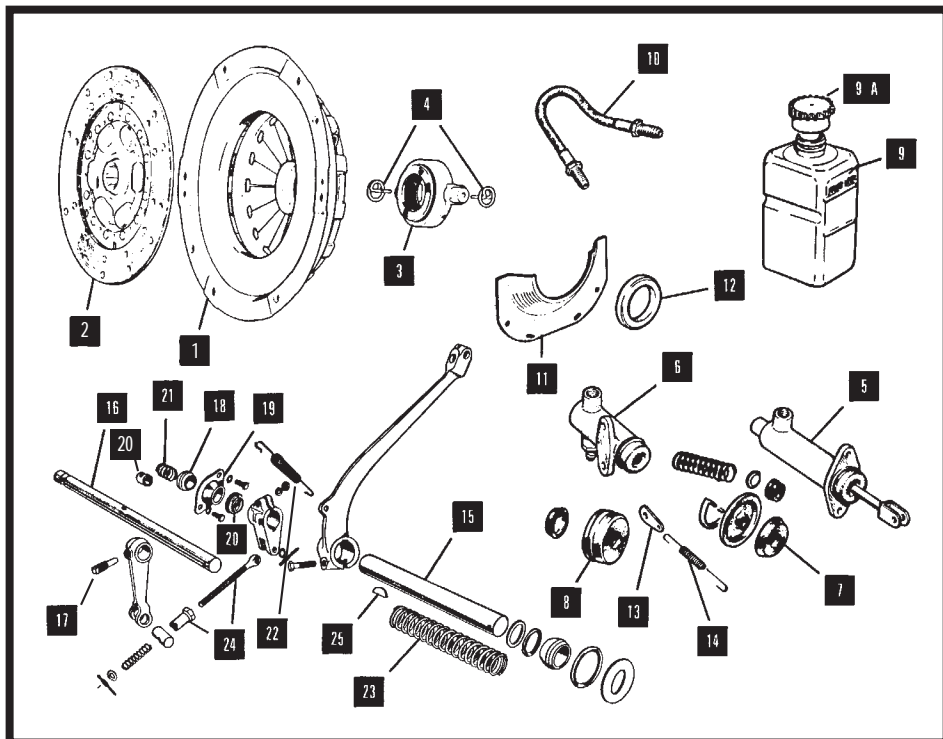

CLUTCH & CONTROLS

COVER ASSEMBLY Item 1

MODEL	PART No	QTY PER VEHICLE
XK 120/140/150 3.8 'E' TYPE	C16173	1
SER I 4.2 'E' TYPE	JLM 9519	1
SER II 4.2 'E' TYPE	C31399	1
V12 'E' TYPE	GCC206	1
XJ6 S1/2 2.8, 3.4	C35527	1
XJ6 S1/2 4.2	JLM9519	1
XJ6 S3 3.4	EAC1908	1
XJ6 S3 4.2	EAC1905	1
XJS V12 PRE HE	GCC206	1
XJS 3.6	EAC9985	1

DRIVEN PLATE Item 2

MODEL	PART No	QTY PER VEHICLE
XK 120/140/150 3.8 'E' TYPE	7643	1
SER I 4.2 'E' TYPE	GCP243	1
SER II 4.2 'E' TYPE	C25874	1
V12 'E' TYPE	GCP245	1
XJ6 S1 2.8	C29157	1
XJ6 S1/2 3.4, 4.2	GCP243	1
XJ6 S3 3.4, 4.2	EAC1906	1
XJS V12 PRE HE	GCP245	1
XJS 3.6	EAC8595	1

RETURN SPRING MOUNTING		Item 13
MODEL	PART No	QTY PER VEHICLE
MOST MODELS	C5178	1

RETURN SPRING		Item 14
MODEL	PART No	QTY PER VEHICLE
XK 120/140	C4801	1
MOST OTHER MODELS	C5120	1

CLUTCH PEDAL SHAFT		Item 15
MODEL	PART No	QTY PER VEHICLE
XK 120/140	C7582 RHD C7583 LHD	1 1
XJ6 S1	C27631	1
XJ6 S2/3	C38171	1
XJS V12 PRE HE	C39624	1

ADJUSTING ROD ASSEMBLY		Item 24
MODEL	PART No	QTY PER VEHICLE
XK 120/140	XKE122	1 (Kit)

WOODRUFF KEY		Item 25
MODEL	PART No	QTY PER VEHICLE
XK 120/140	C757	2

**FOR TECHNICAL
ADVICE**

*Call our Specialist
Parts Team on*