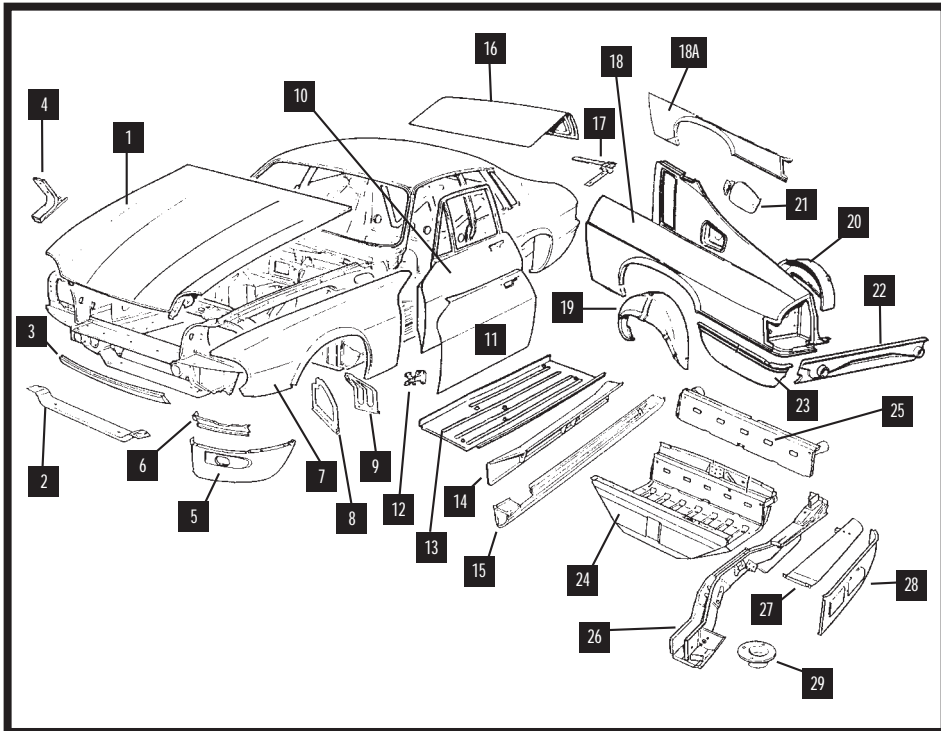

BODY PANELS XJS MODELS

DOORS Item 10

MODEL	PART No	QTY PER VEHICLE
F.H.C. & CABRIOLET	RTC1532 RH	1
	RTC1533 LH	1
CONVERTIBLE	BIC1536 RH	1
	BIC1537 LH	1

DOOR SKINS Item 11

MODEL	PART No	QTY PER VEHICLE
F.H.C. & CABRIOLET	RTC1534 RH	1
	RTC1535 LH	1
CONVERTIBLE	BIC1834 RH	1
	BIC1835 LH	1