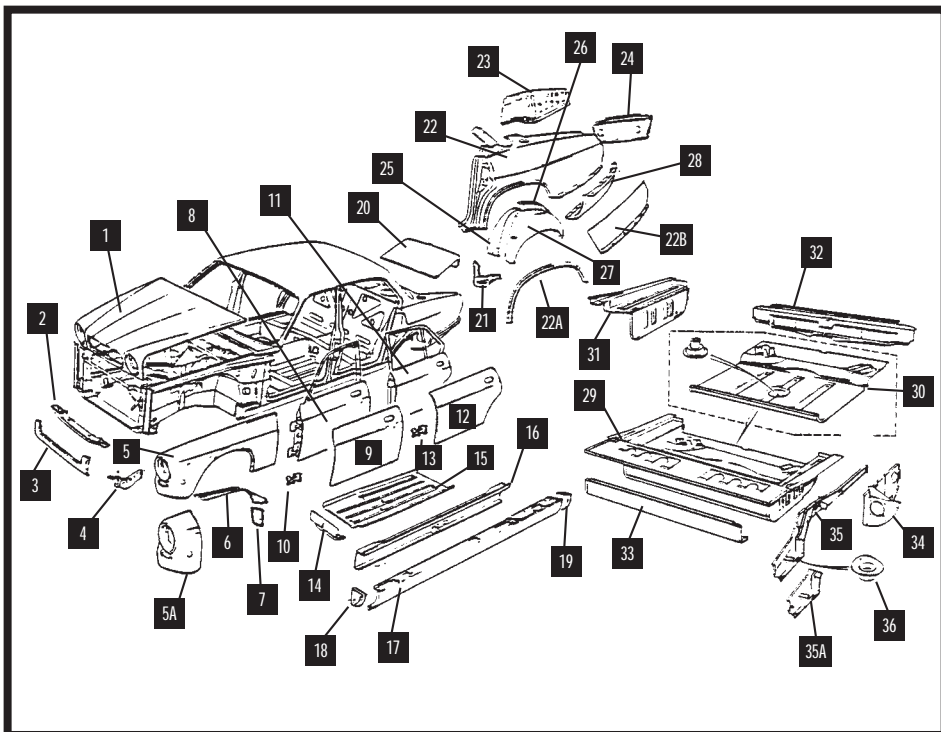

BODY PANELS XJ S1/2/3 MODELS

BONNET ASSEMBLY Item 1

MODEL	PART No	QTY PER VEHICLE
S1	11697	1
S2/S3	AKP464	1

FRONT CROSSMEMBER Item 2

MODEL	PART No	QTY PER VEHICLE
ALL MODELS	12101	1

FRONT LOWER VALANCE Item 3

MODEL	PART No	QTY PER VEHICLE
S1	11702	1
S2	JS675	1
S3	JS683	1

BONNET HINGES Item 4

MODEL	PART No	QTY PER VEHICLE
S1	12060 RH 12061 LH	1 1
S2	JS678 RH JS679 LH	1 1
S3	AKP746 RH AKP747 LH	1 1

FRONT WINGS Item 5

MODEL	PART No	QTY PER VEHICLE
S1	JS388 RH JS389 LH	1 1
S2	JS676 RH JS677 LH	1 1
S3	AKP374 RH AKP375 LH	1 1

FRONT WING NOSE SECTIONS Item 5A

MODEL	PART No	QTY PER VEHICLE
S2	JS676RP RH JS677RP LH	1 1
S3	AKP374RP RH AKP375RP LH	1 1

FRONT WING STONEGUARDS Item 6

MODEL	PART No	QTY PER VEHICLE
ALL MODELS	AKP740 RH (Upper) AKP741 LH (Upper)	1 1

FRONT WING STONEGUARDS Item 7

MODEL	PART No	QTY PER VEHICLE
ALL MODELS	BD38380 RH (Lower) BD38381 LH (Lower)	1 1

FRONT DOORS Item 8

MODEL	PART No	QTY PER VEHICLE
S1	JS413 RH JS414 LH	1 1
S2 4 DOOR (Manual Windows)	RTC651 RH RTC652 LH	1 1
S2 4 DOOR (Electric Windows)	RTC655 RH RTC656 LH	1 1
S2 COUPE (2 Door)	JS671 RH JS672 LH	1 1
S3	AKP470 RH AKP471 LH	1 1

FRONT DOOR SKINS Item 9

MODEL	PART No	QTY PER VEHICLE
S1 & S2 (4 Door)	JS458 RH JS459 LH	1 1
S2 Coupe (2 Door)	JS668 RH JS670 LH	1 1
S3	AKP2 RH AKP3 LH	1 1

FRONT DOOR HINGES Item 10

MODEL	PART No	QTY PER VEHICLE
ALL MODELS	AKP250 RH Upper AKP251 LH Upper AKP252 RH Lower AKP253 LH Lower	1 1 1 1

REAR DOORS Item 11

MODEL	PART No	QTY PER VEHICLE
S1 SHORT WHEEL BASE	JS415 RH JS416 LH	1 1
S1 LONG WHEEL BASE	JS609 RH JS610 LH	1 1
S2 SHORT WHEEL BASE	RTC653 RH RTC654 LH	1 1
S2 LONG WHEEL BASE	RTC531 RH RTC532 LH	1 1
S3	AKP474 RH AKP475 LH	1 1

REAR DOOR SKINS Item 12

MODEL	PART No	QTY PER VEHICLE
S1 & S2 SHORT WHEEL BASE	JS460 RH JS461 LH	1 1
S1 & S2 LONG WHEEL BASE	JS607 RH JS608 LH	1 1
S3	AKP4 RH AKP5 LH	1 1

REAR DOOR HINGES Item 13

MODEL	PART No	QTY PER VEHICLE
ALL MODELS	AKP1202 RH Upper AKP1203 LH Upper AKP1200 RH Lower AKP1201 LH Lower	1 1 1 1