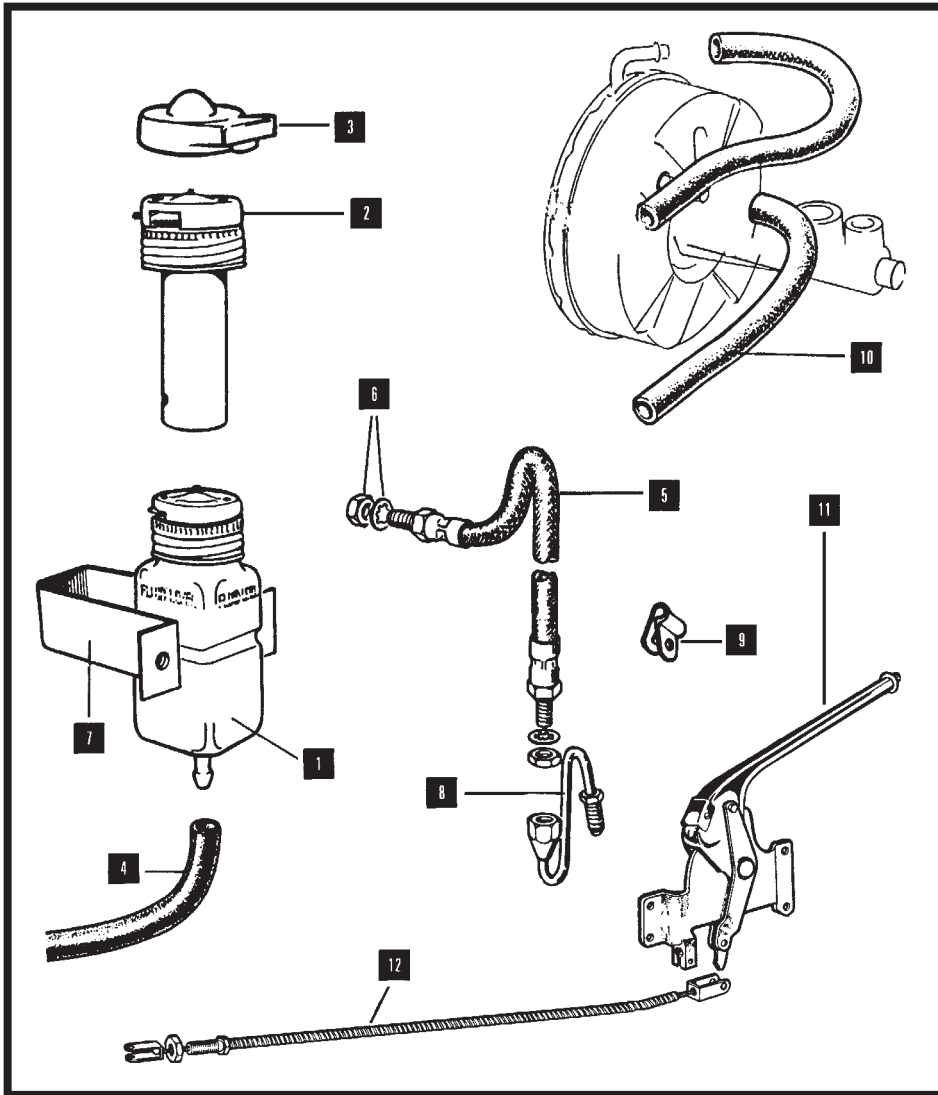

BRAKE LINE FITTINGS

LOW PRESSURE FEED HOSE		Item 4
MODEL	PART No	QTY PER VEHICLE
ALL MODELS	C20072/5 - 2ft C20072/10 - 1ft	A/R

HIGH PRESSURE FLEXI HOSE		Item 5
MODEL	PART No	QTY PER VEHICLE
XK 120/140	3020XK	3
XK 150	3000XK Front 3010XK Rear	2 1
6 CYL 'E' TYPE ROADSTER & FHC	GBH 413 Front GBH 134 Rear	2 1
V12 & 2+2 'E' TYPE	GBH413 Front GBH415 Rear	2 1
XJ S1/ S2 EARLY	GBH413 Front GBH166 Rear	2 1
XJ S2 LATE, S3	CBC1390 Front CBC1392 Rear	2 1
ALL XJS	CBC1390 Front CBC1393 Rear	2 1

FLEXI HOSE FITTINGS		Item 6
MODEL	PART No	QTY PER VEHICLE
ALL MODELS	XKN11 Nut XKSPW3 Washer	A/R

RESERVOIR BRK'TS		Item 7
MODEL	PART No	QTY PER VEHICLE
XK MODELS (STEEL CAN)	3483XK	1/2
4.2 'E' TYPE RHD MANUAL	XKE 78 (Twin) BD27413 & C24619 (Single)	1 1
V12 'E' TYPE MANUAL	XKE 78 (Twin) C35011 (Single)	1 1
V12 'E' TYPE AUTO	C35011	2
XJ S2 LATE	CAC1389 RHD C39898 LHD	1 1
ALL XJS	C42420 RHD C42421 LHD	1 1