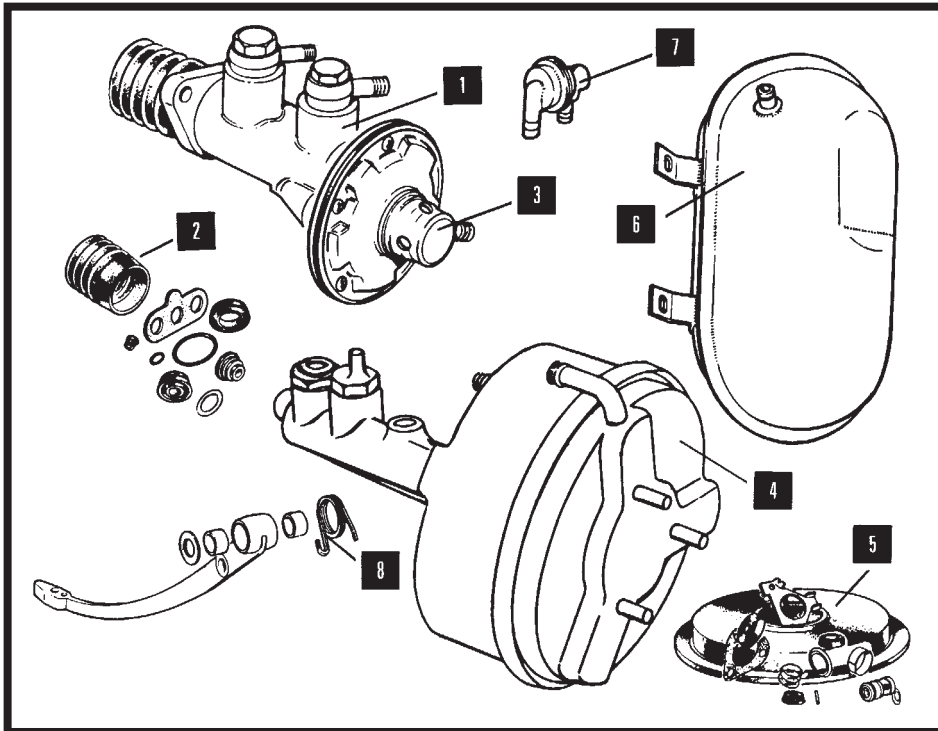

BRAKE CONTROLS

VACUUM TANK		Item 6
MODEL	PART No	QTY PER VEHICLE
XK 150	C24910	1
6 CYL 'E' TYPE	C24099	1
V12 'E' TYPE	C34237	1
ALL XJS	C36471	1

VACUUM VALVE		Item 7
MODEL	PART No	QTY PER VEHICLE
XK 150 & 6 CYL 'E'	C14693	1
V12 'E' TYPE	C34041	1
XJ S 1/2	C34041	1
XJ S3, XJS PRE HE, XJS HE & XJS 3.6	CAC4188	1

MASTER CYLINDER VALVE		Item 3
MODEL	PART No	QTY PER VEHICLE
XK 120 TANDEM	3150XK Tilt Valve	2
4.2 & V12 'E' TYPE	SSB1032 Reaction Valve	1

PEDAL RETURN SPRING		Item 8
MODEL	PART No	QTY PER VEHICLE
XK 120-140	C4801	1
4.2 & V12 'E' TYPE	C25495	1
ALL XI, XJS UPTO 1987	C24689	1