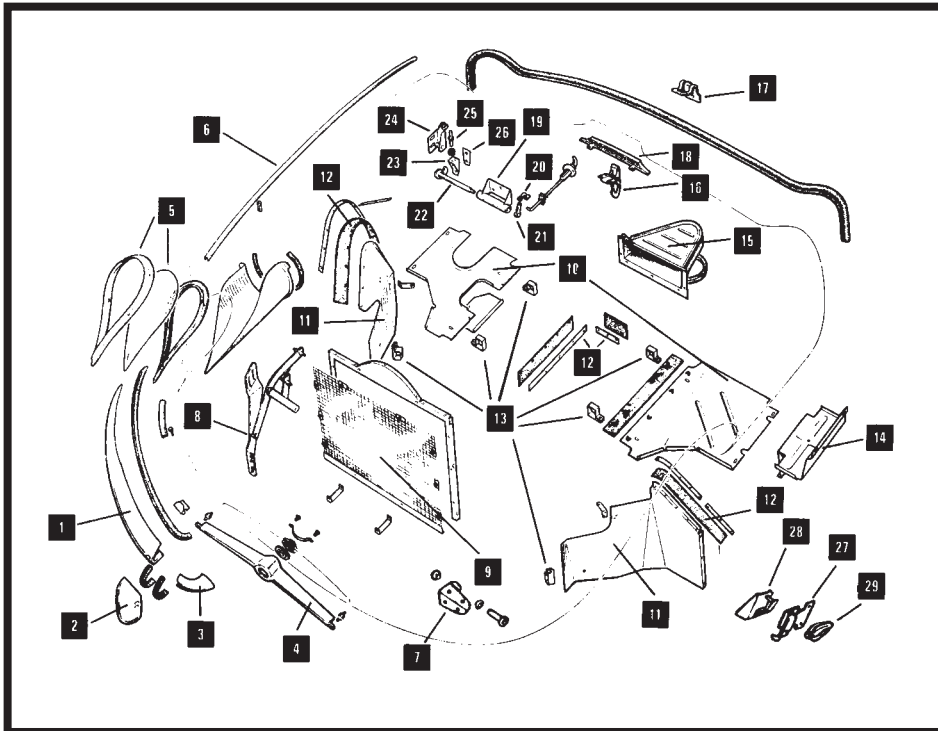

BODY FITTINGS 'E' TYPE

FRONT BUMPERS		Item 1
MODEL	PART No	QTY PER VEHICLE
SER I	BD15532 LH	1
	BD15533 RH	1
SER II	BD35577 LH	1
	BD35576 RH	1
SER III	BD38516 LH	1
	BD38515 RH	1
SEAL FOR ALL	XKER1	2

FRONT OVER-RIDERS		Item 2
MODEL	PART No	QTY PER VEHICLE
SER I	BD19112 LH	1
	BD19111 RH	1
SER II	BD35601 LH	1
	BD35600 RH	1
SER III	BD38804 LH	1
	BD38803 RH	1
	BD38827 (Buffer)	
SEAL FOR ALL	XKER4	PER MTR

BUMPER EXTENSION		Item 3
MODEL	PART No	QTY PER VEHICLE
SER I ONLY	BD19113	2

GRILLE/MOTIF BAR		Item 4
MODEL	PART No	QTY PER VEHICLE
SER I	BD17700 (Bar)	1
	C24792 (Mtg)	2
	C16336 (Badge)	1
	BD19034 (Clip)	1
	BD19033 (Holder)	1
SER II	BD35500 (Bar)	1
	BD28520 (Badge)	1
	BD28519 (Clip)	1
SER III	BD38844 (Grille)	1
	BD39521 (Top Trim)	1
	BD38832 (Bottom Trim)	1
	BD39575 (Scoop Trim)	1

LOCKING HOOK			Item 22
MODEL	PART No	QTY PER VEHICLE	
ALL MODELS*	BD19890 RH	1	
	BD19891 LH	1	

SAFETY CATCH			Item 16
MODEL	PART No	QTY PER VEHICLE	
ALL MODELS	BD20315	1	

LOCATING BRACKET			Item 23
MODEL	PART No	QTY PER VEHICLE	
ALL MODELS*	BD19917	2	