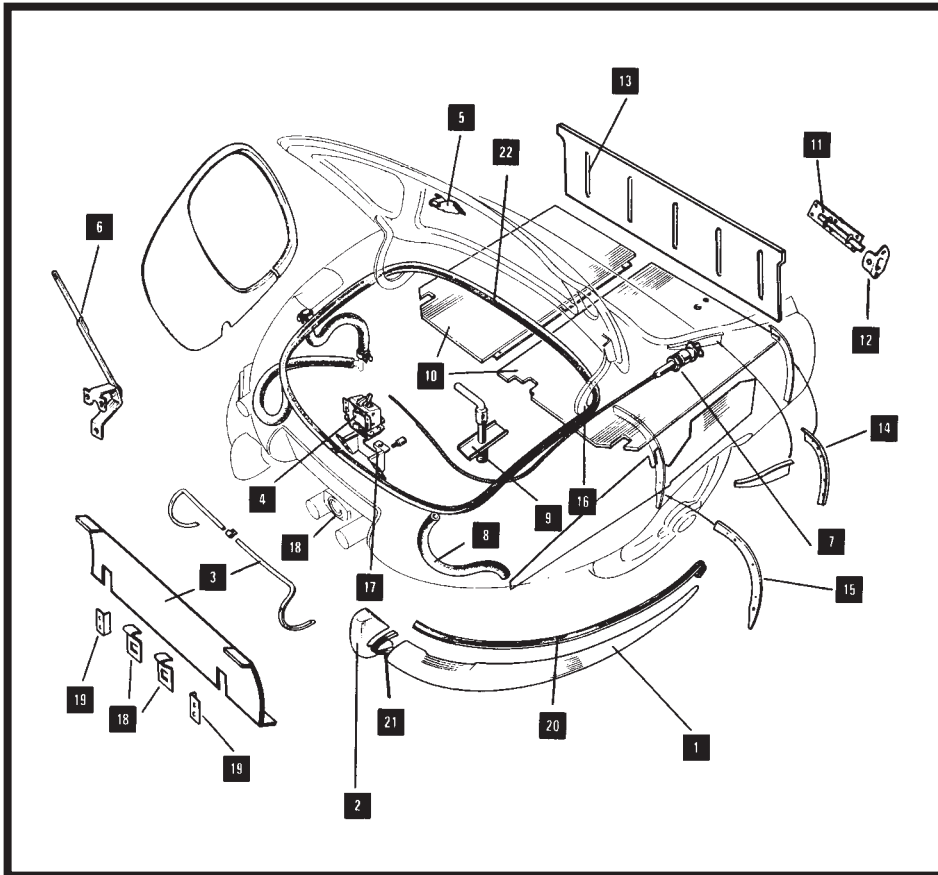

**EXPRESS DELIVERY
AVAILABLE**

EUROPE WITHIN
24 HOURS

WORLDWIDE WITHIN
48 HOURS

BODY FITTINGS 'E' TYPE

HATCH STAY		Item 6
MODEL	PART No	QTY PER VEHICLE
4.2 FHC & 2+2 & V12 2+2	BD27357	1

BOOT PULL CABLE		Item 7
MODEL	PART No	QTY PER VEHICLE
ALL ROADSTER	BD27158	1